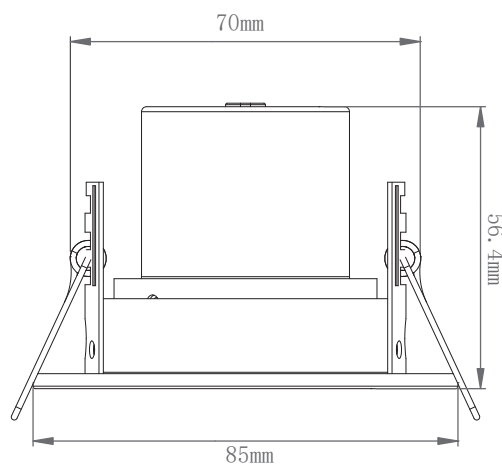

78522

ShieldECO 800 Tilt

FEATURES

- 5 years (2 years + 3 years) extended warranty
- Constructed from steel & acrylic
- Satin nickel & clear acrylic finish
- Complete with integrated control gear
- Fire rated to 30, 60 & 90 minutes
- 20 degree tilt

SPEC DATA

LED module wattage:	8.5W
Product wattage:	8.5W
Product Lumen:	750
Kelvin:	3000K
Energy Rating:	A+
Dimmable:	Yes
Beam Angle:	60°
Power Factor:	0.9
CRI:	80
Lifetime (Hours):	30000
LED Type:	SMD
SDCM:	<6
Product Voltage:	220-240V
IP Rating:	IP20
Cut out:	D70mm
Operating Temp:	-20 to 40 Degree
Product Weight (KG):	0.248
Minimum Cavity Depth (mm):	90mm
Terminal Block:	4-way Quick fit
Class:	2

ACCESSORIES

75021, Dimmer Module 150W

Quick fit