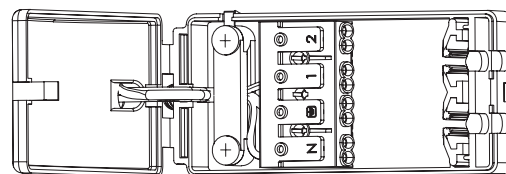

78522

ShieldECO 800 Tilt

FEATURES

- 5 years (2 years + 3 years) extended warranty
- Constructed from steel & acrylic
- Satin nickel & clear acrylic finish
- Complete with integrated control gear
- Fire rated to 30, 60 & 90 minutes
- 20 degree tilt

SPEC DATA

LED module wattage:	8.5W
Product wattage:	8.5W
Product Lumen:	750
Kelvin:	3000K
Energy Rating:	A+
Dimmable:	Yes
Beam Angle:	60°
Power Factor:	0.9
CRI:	80
Lifetime (Hours):	30000
LED Type:	SMD
SDCM:	<6
Product Voltage:	220-240V
IP Rating:	IP20
Cut out:	D70mm
Operating Temp:	-20 to 40 Degree
Product Weight (KG):	0.248
Minimum Cavity Depth (mm):	90mm
Terminal Block:	4-way Quick fit
Class:	2

ACCESSORIES

75021, Dimmer Module 150W

Quick fit