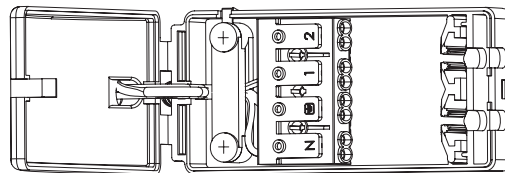

78525

ShieldECO 800 Tilt

FEATURES

- 5 years (2 years + 3 years) extended warranty
- Constructed from steel & acrylic
- Chrome plate & clear acrylic finish
- Complete with integrated control gear
- Fire rated to 30, 60 & 90 minutes
- 20 degree tilt

SPEC DATA

LED module wattage:	8.5W
Product wattage:	8.5W
Product Lumen:	820
Kelvin:	4000K
Energy Rating:	A+
Dimmable:	Yes
Beam Angle:	60°
Power Factor:	0.9
CRI:	80
Lifetime (Hours):	30000
LED Type:	SMD
SDCM:	<6
Product Voltage:	220-240V
IP Rating:	IP20
Cut out:	D70mm
Operating Temp:	-20 to 40 Degree
Product Weight (KG):	0.248
Minimum Cavity Depth (mm):	90mm
Terminal Block:	4-way Quick fit
Class:	2

ACCESSORIES

75021, Dimmer Module 150W

Quick fit