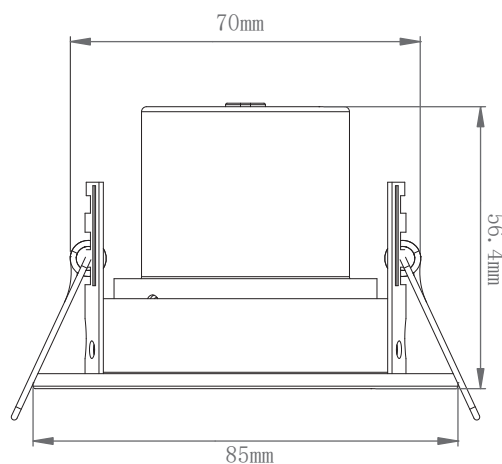

78525

ShieldECO 800 Tilt

FEATURES

- 5 years (2 years + 3 years) extended warranty
- Constructed from steel & acrylic
- Chrome plate & clear acrylic finish
- Complete with integrated control gear
- Fire rated to 30, 60 & 90 minutes
- 20 degree tilt

SPEC DATA

LED module wattage:	8.5W
Product wattage:	8.5W
Product Lumen:	820
Kelvin:	4000K
Energy Rating:	A+
Dimmable:	Yes
Beam Angle:	60°
Power Factor:	0.9
CRI:	80
Lifetime (Hours):	30000
LED Type:	SMD
SDCM:	<6
Product Voltage:	220-240V
IP Rating:	IP20
Cut out:	D70mm
Operating Temp:	-20 to 40 Degree
Product Weight (KG):	0.248
Minimum Cavity Depth (mm):	90mm
Terminal Block:	4-way Quick fit
Class:	2

ACCESSORIES

75021, Dimmer Module 150W

Quick fit