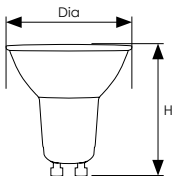

LED Thermal Plastic GU10 SMD

Energy efficient LED GU10 lamp with thermal plastic heat dissipating body. Suitable for fire rated downlights.

- 15,000 hour life
- 30,000 switching cycles
- 3000K warm white or 4000K cool white colour options
- Colour rendering index Ra≥80
- GU10 cap
- Suitable for fire rated downlights
- Not suitable for dimming
- Recommended for indoor use only

Product Code	Watts (W)	Volts (V)	Cap	Colour Appearance	Colour Temp (K)	Useful Lumens (lm)	Total Lumens (lm)	Halogen Equiv. (W)	Beam Angle	Dimensions (mm)		Energy Rating	Order Qty
										Dia	H		
Single Carton													
11229	5	240	GU10	Warm White	3000	330	380	50	38°	50	53	A+	10
11236	5	240	GU10	Cool White	4000	340	390	50	38°	50	53	A+	10