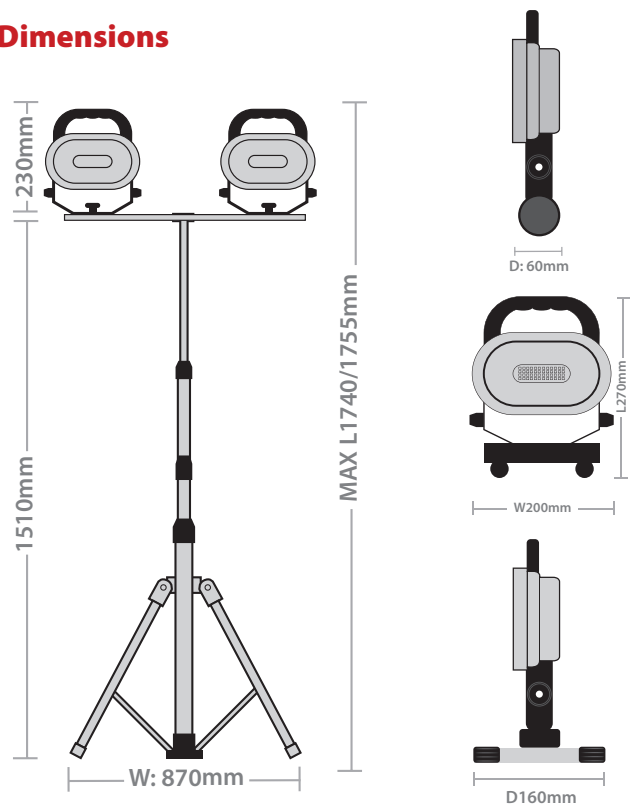

### Features

- Hand-held or single and twin tripod worklights
- Height adjustable tripod
- Tripods have adjustable heads to direct the light
- Pre-wired with 1.8m cable on GLH18 and 3m cable on GLW118 / GLW218 all with a 16A 110V plug

### Specification

<b>Material:</b>	Body: ABS Lens: Glass Tripod: Steel
<b>Colour Temperature:</b>	6500K
<b>Colour Finish:</b>	Yellow
<b>CRI</b>	Ra>75
<b>LED Lifetime:</b>	L70B50 25,000 Hrs
<b>IP Rating:</b>	IP54
<b>IK Rating:</b>	IK05
<b>Working Temperature:</b>	-20°C to 50°C
<b>Power Factor</b>	0.9
<b>Electrical Class:</b>	Class I
<b>Guarantee:</b>	3 Years

### Dimensions

Product Code	Description	Wattage	Lumen Output	Efficacy	Net Weight	Barcodes
GLH18	Hand Held Work Light	18W	1500 lm	83 lm/W	1.25	5055807620024
GLW118	Tripod Work Light - Single Head	1x18W	1500 lm	83 lm/W	3.4	5055807620031
GLW218	Tripod Work Light - Twin Head	2x18W	3000 lm	83 lm/W	4.8	5055807620048