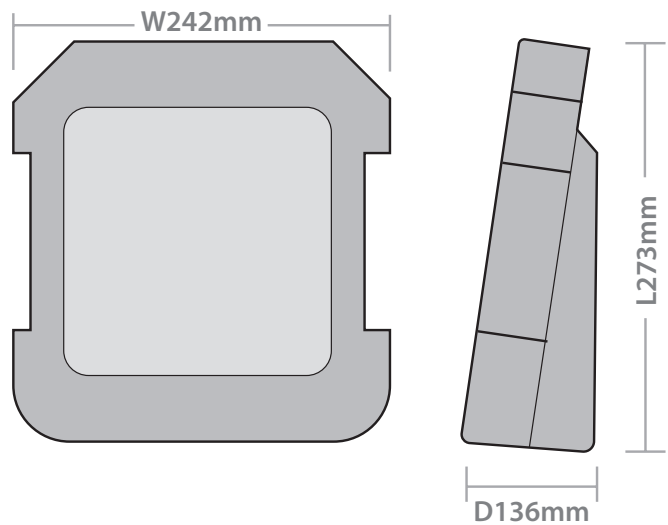

ST20

110V PORTABLE TASK LIGHT

The ST20 is a tough yet lightweight task light. Pre-wired with 3m of cable and plug, the unit also features cable storage and an auxiliary socket for interlinking or power tools.

Features

- Tough, lightweight construction
- Built-in cable storage and carry handle
- Handy auxiliary socket on rear
- Pre-wired with 3m cable and plug

Specification

Material:	Body: Nylon Lens: Polycarbonate
Colour Temperature:	6400K
Colour Finish:	Yellow
CRI	Ra>80
LED Lifetime:	L70B50 30,000 Hrs
IP Rating:	IP54
IK Rating:	IK07
Working Temperature:	-20°C to 55°C
Power Factor	0.9
Aux Socket	Max Load 1500W
Electrical Class:	Class I
Guarantee:	2 Years

Dimensions

Product Code	Description	Wattage	Lumen Output	Efficacy	Net Weight	Barcodes
ST20LED110V	Portable Task Light 110V c/w 3m cable & plug	20W	2000 lm	100 lm/W	1.63	5055807618298

Light Distribution Curve