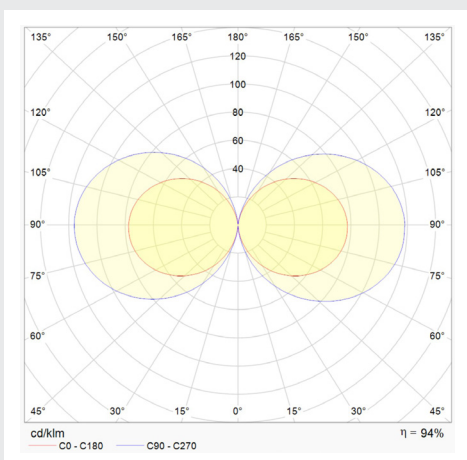

Light Distribution Curve