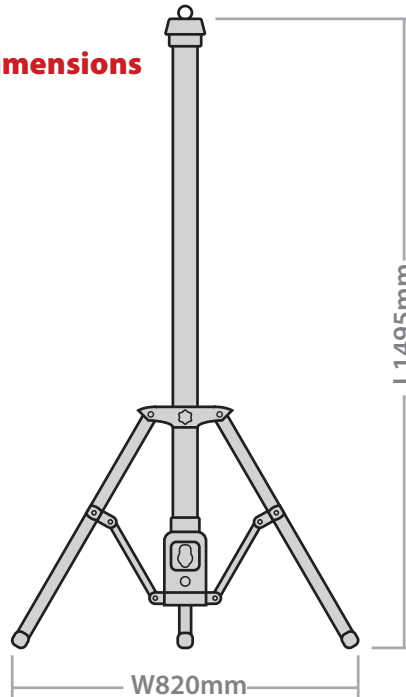

Dimensions