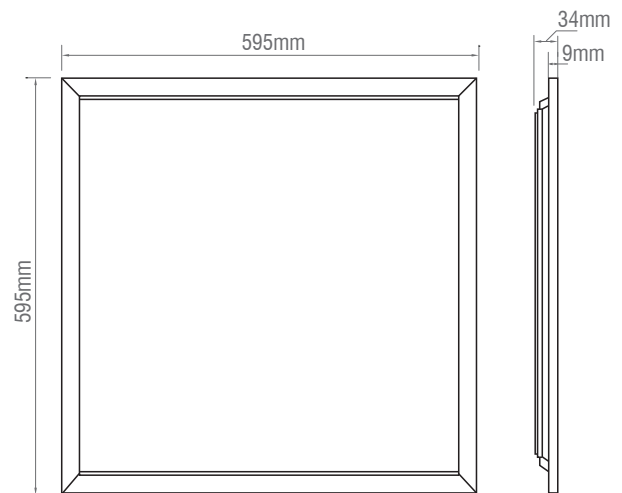

81024

Stratus Cool White

FEATURES

- 3 years (2 years + 1 years) extended warranty
- White & opal plastic finish
- Constructed from aluminium alloy & steel & polystyrene

SPEC DATA

Product Wattage:	40W
Product Lumen:	3700
Lumen/W:	93
Kelvin:	4000K
Energy Rating:	A++
Dimmable:	No
Beam Angle:	120°
Operational Voltage:	27-42V
Power Factor:	>0.9
UGR:	22
CRI:	>80
Lifetime (Hours):	30000
LED Brand:	San'an
LED Type:	SMD
SDCM:	≤4
Driver Type:	Constant Current 950mA
Product Voltage:	220-240V
Hertz:	50/60
Operating Temp.:	-20 to 40 Degree
Diffuser Material:	PS
IP Rating:	40
Product Weight (KG):	1.6
Class:	3