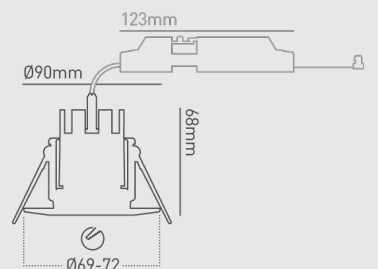

Beam angle: 55°