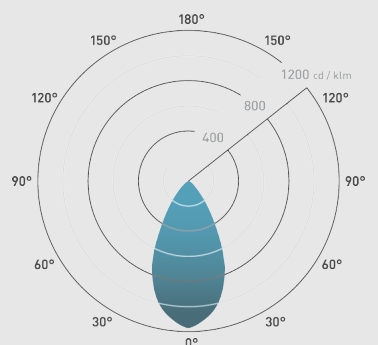

Beam angle: 55°