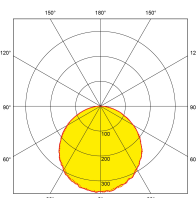

SKU Code	Wattage	Colour	Lumens	Lumens/Watt	Beam Angle	Finish Colour	SKU Type
EN-PLPC06/40	6	4000	400	67	120	Matt White	Non Dimmable

Line Drawing

Polar Curve

Colour

Matt White

Product Features:

- Polycarbonate construction
- Delivering up to 92lm/W
- Edge-lit low profile ideal for installations in limited recess space (21mm) and shallow ceiling voids
- Supplied with remote non-dimmable constant current LED driver (40mm void space required)
- 2 Year Warranty

Product Specs:

Input Voltage	220~240V AC	Power Factor	0.5
IP Rating	IP40	Lifetime L70 (hrs)	15000
Overall Diameter (mm)	128	Weight (Kg)	0.135
Height (mm)	21	Product Type	Downlights
Cutout Diameter (mm)	115-115	Operating Temp. (Min) °C	-20°C
Operating Temp. (Max) °C	40°C		