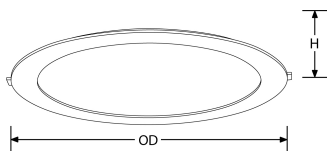

Product Description: Poly-Slim™ 6W Round Polycarbonate Low Profile Downlight

Aurora's new range of Polycarbonate low profile downlights are engineered to deliver superior light output and uniformity utilising the latest edge-lit LED technology. At only 25mm deep including bracket, they are an ideal solution where ceiling voids are limited but high lumen output is required.

SKU Code	Wattage	Colour	Lumens	Lumens/Watt	Beam Angle	Finish Colour	SKU Type
EN-PLPC06/40	6	4000	400	67	120	Matt White	Non Dimmable

Line Drawing

Polar Curve

Colour

Matt White

Product Features:

- Polycarbonate construction
- Delivering up to 92lm/W
- Edge-lit low profile ideal for installations in limited recess space (21mm) and shallow ceiling voids
- Supplied with remote non-dimmable constant current LED driver (40mm void space required)
- 2 Year Warranty

Product Specs:

Input Voltage	220~240V AC	Power Factor	0.5
IP Rating	IP40	Lifetime L70 (hrs)	15000
Overall Diameter (mm)	128	Weight (Kg)	0.135
Height (mm)	21	Product Type	Downlights
Cutout Diameter (mm)	115-115	Operating Temp. (Min) °C	-20°C
Operating Temp. (Max) °C	40°C		