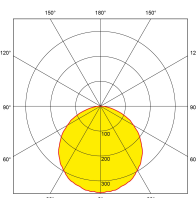

SKU Code	Wattage	Colour	Lumens	Lumens/Watt	Beam Angle	Finish Colour	SKU Type
EN-PLPC12/40	12	4000	950	80	120	Matt White	Non Dimmable

Line Drawing

Polar Curve

Colour

Matt White

Product Features:

- Polycarbonate construction
- Delivering up to 92lm/W
- Edge-lit low profile ideal for installations in limited recess space (21mm) and shallow ceiling voids
- Supplied with remote non-dimmable constant current LED driver (40mm void space required)
- 2 Year Warranty

Product Specs:

Input Voltage	220~240V AC	Power Factor	0.5
IP Rating	IP40	Lifetime L70 (hrs)	15000
Overall Diameter (mm)	170	Weight (Kg)	0.191
Height (mm)	21	Product Type	Downlights
Cutout Diameter (mm)	150-150	Operating Temp. (Min) °C	-20°C
Operating Temp. (Max) °C	40°C		