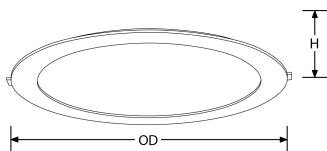

Product Description: Poly-Slim™ 12W Round Polycarbonate Low Profile Downlight

Aurora's new range of Polycarbonate low profile downlights are engineered to deliver superior light output and uniformity utilising the latest edge-lit LED technology. At only 25mm deep including bracket, they are an ideal solution where ceiling voids are limited but high lumen output is required.

SKU Code	Wattage	Colour	Lumens	Lumens/Watt	Beam Angle	Finish Colour	SKU Type
EN-PLPC12/40	12	4000	950	80	120	Matt White	Non Dimmable

Line Drawing

Polar Curve

Colour

Matt White

Product Features:

- Polycarbonate construction
- Delivering up to 92lm/W
- Edge-lit low profile ideal for installations in limited recess space (21mm) and shallow ceiling voids
- Supplied with remote non-dimmable constant current LED driver (40mm void space required)
- 2 Year Warranty

Product Specs:

Input Voltage	220~240V AC	Power Factor	0.5
IP Rating	IP40	Lifetime L70 (hrs)	15000
Overall Diameter (mm)	170	Weight (Kg)	0.191
Height (mm)	21	Product Type	Downlights
Cutout Diameter (mm)	150-150	Operating Temp. (Min) °C	-20°C
Operating Temp. (Max) °C	40°C		