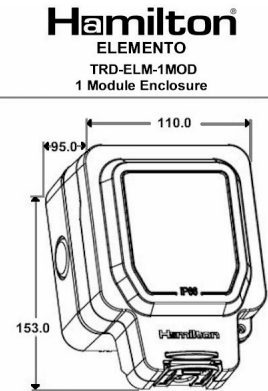

#### Item Image

#### Dimensions

Primary Range	Elemento IP	
Insert Type	1 Module Enclosure	
Insert Colour	No Insert Colour	
EAN13 Barcode	5017503940462	
Commodity Code	39206100	
Luckins TSI	406102887	
Dimensions(Nominal)	Single-Mod: Height = 153.0mm Width = 110.0mm Depth = 95.0mm	
Weight	393 GR	
Switched Poles	None	
Current Rating	n/a	
IP Rating	IP66	
Earth Terminal Capacity 1	4x2.5mm <sup>2</sup>	
Earth Terminal Capacity 2	3x4mm <sup>2</sup>	
Earth Terminal Capacity 3	2x6mm <sup>2</sup> Multi-Strand	
Earth Terminal Capacity 4	1x1mm <sup>2</sup>	
Product Class 1	Must be earthed	
Ambient Operating Temperature	-5° to +40°C	
Maximum Installation Altitude	2000m	
Standard/Approval	IP66	
Additional Notes	4 Conduit entry points for 20mmØ drill out positions	
All products listed conform to current British or European standard and the product information is correct at the time of going to press.	All accessories are manufactured under an accredited BS EN ISO 9001 : 2015 Quality Management System.	It is the policy of the company to improve products as part of our development programme. Therefore, we reserve the right to alter designs and dimensions without prior notice.
Illustrations and diagrams are reproduced within the limitations of reproduction and printing process and are not binding.	Due to manufacturing processes we cannot guarantee an exact colour match and shadings of of certain finishes.	Correct as at 18 August 2021 12:03 PM E&OE