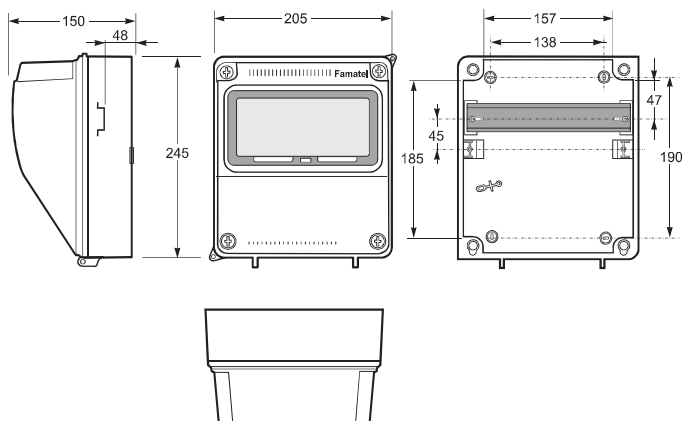

| | | |
|----------------------|-------------------------------------|--|
| Voltage | 240V | 17th Edition caravan hook up unit 1 x IP65 Enclosure 1 x Mains Switch 2 x RCBO 16a 30ma Dp 2 x IP44 16A 2P+E Outlet blue 240v |
| Amps | 16a | |
| IP Rating | 44 | |
| Pin | 2P+E | |
| Voltage Range | 240v | |
| Type | 17th Edition Caravan Hook Up | |
| H Location | 6H | |

DP B Type 30mA CPRO-32/2B

Dimensiones y conexiones / Dimensions & connections

| Dimensiones / Dimensions | |
|--------------------------|-----|
| Altura / Height | 320 |
| Ancho / Width | 205 |
| Profundidad / Deep | 150 |