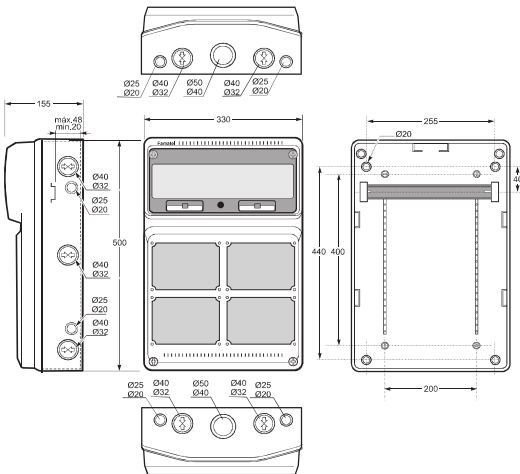

Part code **NEWCAV3**

Standards	BS4343	IEC309 IP44 Rated Units
------------------	---------------	--------------------------------

Voltage	240V	17th Edition caravan hook up unit 1 x IP65 Enclosure 1 x Mains Switch 3 x RCBO 16a 30ma Dp 3 x IP44 16A 2P+E Outlet blue 240v
Amps	16	
IP Rating	44	
Pin	2P+E	
Voltage Range	240v	
Type	17th Edition Caravan Hook Up	
H Location	6H	

DP B Type 30mA

CPRO-32/2B

IP44 a prueba de salpicaduras

- With screw terminals
- Housing material: PA6/ABS
- Contacts: Nickel-plated contacts
- Mechanical Interlocked

Dimensiones y conexiones / Dimensions & connections

4 IEC Interlocked Horizontal IP44/IP67

Dimensiones / Dimensions	
Altura / Height	500
Ancho / Width	330
Profundidad / Deep	155

Entradas / Entries	
Superior / Top	2 x Ø40-Ø32 + 2 x Ø25-Ø20 + 1 x Ø50-Ø40
Inferior / Bottom	2 x Ø40-Ø32 + 2 x Ø25-Ø20 + 1 x Ø50-Ø40
Lado / Side	3 x Ø40 - Ø32 + 2 x Ø25 - Ø20

Enlazable / Linkable
Norma / Norm: EN62208

- After plugging and switching-on the plug is locked.
- After switching-off and unplugging switch is locked.

At switch ON or OFF position, its possible to be , Lockable by padlock