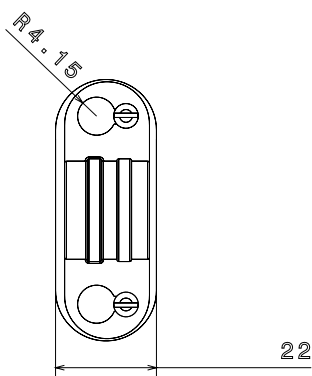

PRODUCT CODE: SBS20BL
SPACER BAR SADDLE

DESCRIPTION

20mm Spacer Bar Saddle

FINISH

Black Fire Resistant

MATERIAL

Pressed Steel

PACKAGING

Packed in qty 100

ADDITIONAL NOTES

Fully compliant to BS7671 18th Edition Amendment 3 and BS 8434-2
Fire rated to 930°C for 120 minutes by Exxova Warringtonfire
All certification is available on request

Isometric view

Bottom view

Top view

Front view

Side view