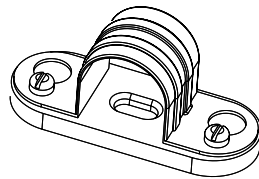

PRODUCT CODE: SBS20BL
SPACER BAR SADDLE

DESCRIPTION

20mm Spacer Bar Saddle

FINISH

Black Fire Resistant

MATERIAL

Pressed Steel

PACKAGING

Packed in qty 100

ADDITIONAL NOTES

Fully compliant to BS7671 18th Edition Amendment 3 and BS 8434-2
Fire rated to 930°C for 120 minutes by Exxova Warringtonfire
All certification is available on request

Isometric view

Bottom view

Top view

Front view

Side view