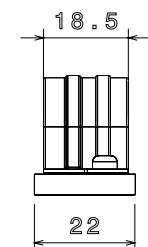

PRODUCT CODE: SBS20BL
SPACER BAR SADDLE

DESCRIPTION

20mm Spacer Bar Saddle

FINISH

Black Fire Resistant

MATERIAL

Pressed Steel

PACKAGING

Isometric view

Bottom view

Top view

Front view

Side view