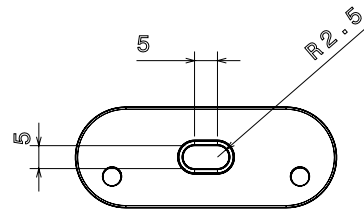

PRODUCT CODE: SBS20BL
SPACER BAR SADDLE

DESCRIPTION

20mm Spacer Bar Saddle

FINISH

Black Fire Resistant

MATERIAL

Pressed Steel

PACKAGING

Isometric view

Bottom view

Top view

Front view

Side view