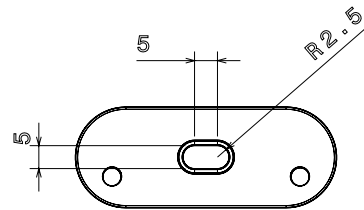

PRODUCT CODE: SBS25BL
SPACER BAR SADDLE

DESCRIPTION

25mm Spacer Bar Saddle

FINISH

Black Fire Resistant

MATERIAL

Pressed Steel

PACKAGING

Isometric view

Bottom view

Top view

Front view

Side view