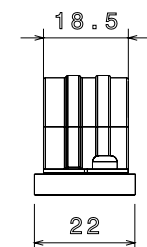

PRODUCT CODE: SBS25BL
SPACER BAR SADDLE

DESCRIPTION

25mm Spacer Bar Saddle

FINISH

Black Fire Resistant

MATERIAL

Pressed Steel

PACKAGING

Isometric view

Bottom view

Top view

Front view

Side view