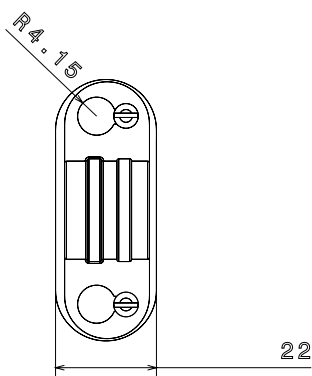

PRODUCT CODE: SBS25BL
SPACER BAR SADDLE

DESCRIPTION

25mm Spacer Bar Saddle

FINISH

Black Fire Resistant

MATERIAL

Pressed Steel

PACKAGING

Packed in qty 100

ADDITIONAL NOTES

Fully compliant to BS7671 18th Edition Amendment 3 and BS 8434-2
Fire rated to 930°C for 120 minutes by Exxova Warringtonfire
All certification is available on request

Isometric view

Bottom view

Top view

Front view

Side view