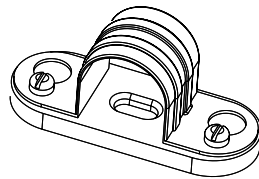

PRODUCT CODE: SBS25BL
SPACER BAR SADDLE

DESCRIPTION

25mm Spacer Bar Saddle

FINISH

Black Fire Resistant

MATERIAL

Pressed Steel

PACKAGING

Packed in qty 100

ADDITIONAL NOTES

Fully compliant to BS7671 18th Edition Amendment 3 and BS 8434-2
Fire rated to 930°C for 120 minutes by Exxova Warringtonfire
All certification is available on request

Isometric view

Bottom view

Top view

Front view

Side view