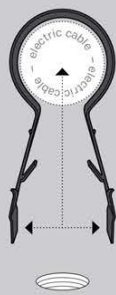

Safe Working Load of 44kg Our unique single component design has strength built in.

FAST AND EASY TO INSTALL

No need for plugs, screws, washers conduit saddles or plastic/aluminum cleats – just drill your hole, slide our clip over the cable, and push it into the wall.

Drill a hole in your substrate. We suggest a Ø10mm hole at a depth of 40mm.

Slide the clip over the cable. Make sure it's seated in the rounded area of the clip.

Compress and push it home. Pinch the legs together and push into the hole by hand.