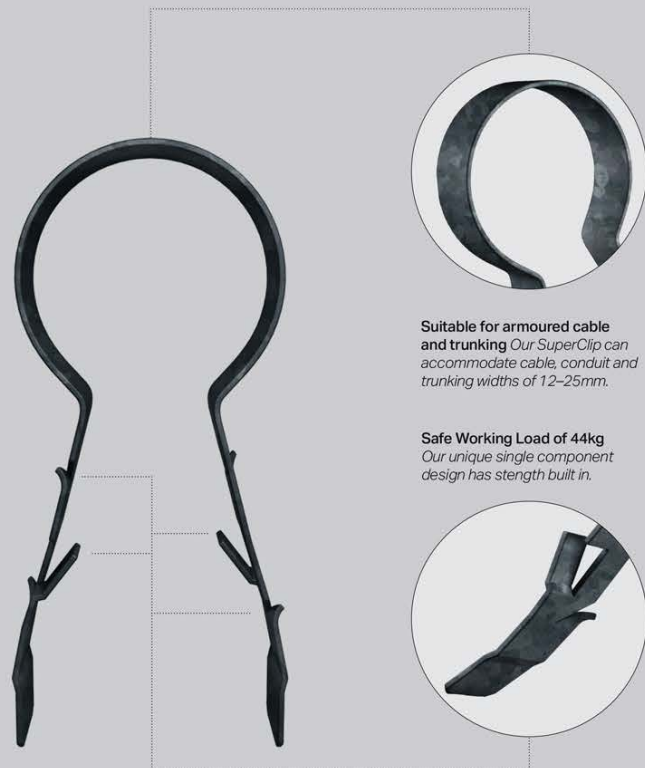

SUPERCLIP™

Suitable For SWA Cable, Conduit and bunched cables for neat cable installation

Anchor fixings for wire and bunched cable

70% quicker to install than traditional methods

90 & 120 minute fire resistant, meeting BSi and DIN classifications

Corrosion resistant and UV stable, suitable for indoor and outdoor use

18th Edition and Fire-Rated Cable Fixings. Safe and Compliant

No need for conduit saddles

Suitable for armoured cable and trunking Our SuperClip can accommodate cable, conduit and trunking widths of 12–25mm.

Safe Working Load of 44kg Our unique single component design has strength built in.

FAST AND EASY TO INSTALL

No need for plugs, screws, washers conduit saddles or plastic/aluminum cleats – just drill your hole, slide our clip over the cable, and push it into the wall.

Drill a hole in your substrate. We suggest a Ø10mm hole at a depth of 40mm.

Slide the clip over the cable. Make sure it's seated in the rounded area of the clip.

Compress and push it home. Pinch the legs together and push into the hole by hand.