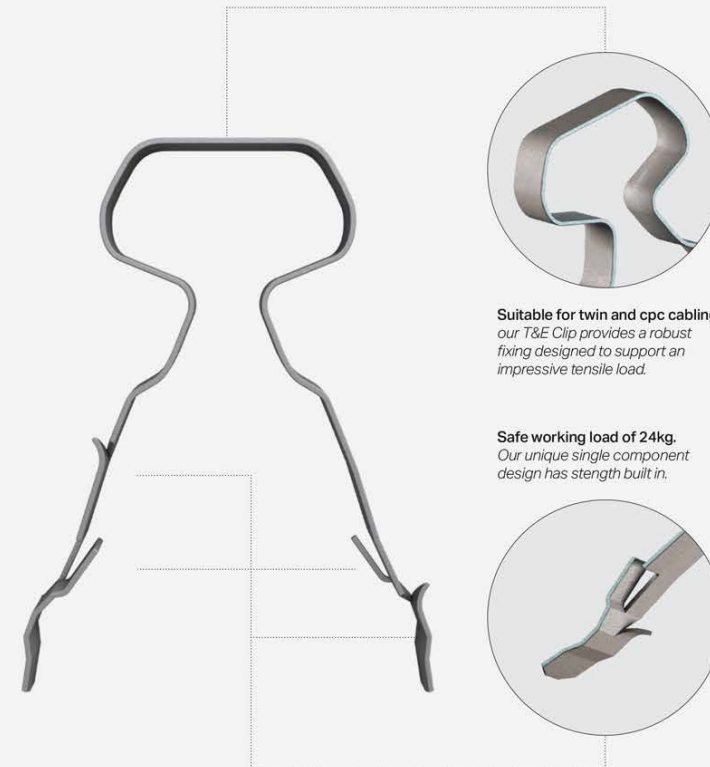

# T&E CLIP™

- Twin, cpc cabling and PVC trunking
- Anchor fixings for wire etc.
- Corrosion resistant & UV Stable

Part Number	Product Description	Suitable For	Overall Cable Ø (OD)	UOM
1LTEG001	LINIAN T&E Clip, Grey	Flat Cable	7mm x 4mm	100
1LTEW001	LINIAN T&E Clip, White	Flat Cable	7mm x 4mm	100
1LTEG001.5	LINIAN T&E Clip, Grey	Flat Cable	9mm x 5mm	100
1LTEW001.5	LINIAN T&E Clip, White	Flat Cable	9mm x 5mm	100
1LTEG002.5	LINIAN T&E Clip, Grey	Flat Cable	10mm x 5mm	100
1LTEW002.5	LINIAN T&E Clip, White	Flat Cable	10mm x 5mm	100
1LTEG004	LINIAN T&E Clip, Grey	Flat Cable	13mm x 6mm	100
1LTEW004	LINIAN T&E Clip, White	Flat Cable	13mm x 6mm	100
1LTEG006	LINIAN T&E Clip, Grey	Flat Cable	14mm x 7mm	100
1LTEW006	LINIAN T&E Clip, White	Flat Cable	14mm x 7mm	100
1LTEG010	LINIAN T&E Clip, Grey	Flat Cable	18mm x 9mm	100
1LTEW010	LINIAN T&E Clip, White	Flat Cable	18mm x 9mm	100

## T&E CLIP™

Suitable for twin, cpc cabling and PVC trunking

Anchor fixings for wire and bunched cable

18th Edition and Fire-Rated Cable Fixings, Safe and Compliant

90 & 120 minute fire resistant, meeting BSi and DIN classifications

Corrosion resistant and UV stable, suitable for indoor and outdoor use

Suitable for twin and cpc cabling. Our T&E Clip provides a robust fixing designed to support an impressive tensile load.

Safe working load of 24kg. Our unique single component design has strength built in.

### FAST AND EASY TO INSTALL

No need for plugs, screws, washers or nail in clips – just drill your hole, slide our clip over the cable, and push it into the wall.

\*Softer substrates - Plaster, Plasterboard, etc.  
\*Harder substrates - Concrete, Masonry, Timber, etc.