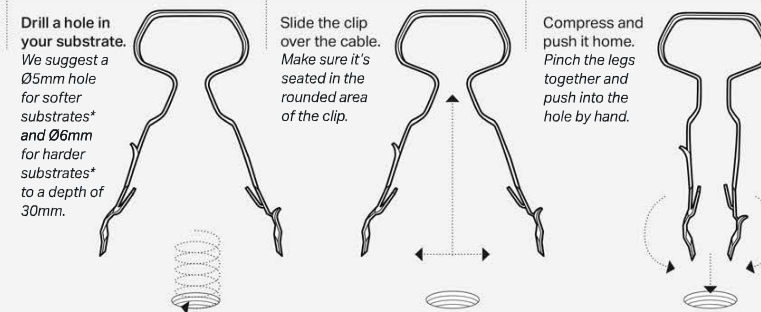

# T&E CLIP™

- Twin, cpc cabling and PVC trunking
- Anchor fixings for wire etc.
- Corrosion resistant & UV Stable

Part Number	Product Description	Suitable For	Overall Cable Ø (OD)	UOM
1LTEG001	LINIAN T&E Clip, Grey	Flat Cable	7mm x 4mm	100
1LTEW001	LINIAN T&E Clip, White	Flat Cable	7mm x 4mm	100
1LTEG001.5	LINIAN T&E Clip, Grey	Flat Cable	9mm x 5mm	100
1LTEW001.5	LINIAN T&E Clip, White	Flat Cable	9mm x 5mm	100
1LTEG002.5	LINIAN T&E Clip, Grey	Flat Cable	10mm x 5mm	100
1LTEW002.5	LINIAN T&E Clip, White	Flat Cable	10mm x 5mm	100
1LTEG004	LINIAN T&E Clip, Grey	Flat Cable	13mm x 6mm	100
1LTEW004	LINIAN T&E Clip, White	Flat Cable	13mm x 6mm	100
1LTEG006	LINIAN T&E Clip, Grey	Flat Cable	14mm x 7mm	100
1LTEW006	LINIAN T&E Clip, White	Flat Cable	14mm x 7mm	100
1LTEG010	LINIAN T&E Clip, Grey	Flat Cable	18mm x 9mm	100
1LTEW010	LINIAN T&E Clip, White	Flat Cable	18mm x 9mm	100

## T&E CLIP™

Suitable for twin, cpc cabling and PVC trunking

Anchor fixings for wire and bunched cable

18th Edition and Fire-Rated Cable Fixings, Safe and Compliant

90 & 120 minute fire resistant, meeting BSi and DIN classifications

Corrosion resistant and UV stable, suitable for indoor and outdoor use

Suitable for twin and cpc cabling. Our T&E Clip provides a robust fixing designed to support an impressive tensile load.

Safe working load of 24kg. Our unique single component design has strength built in.

### FAST AND EASY TO INSTALL

No need for plugs, screws, washers or nail in clips – just drill your hole, slide our clip over the cable, and push it into the wall.

\*Softer substrates - Plaster, Plasterboard, etc.  
\*Harder substrates - Concrete, Masonry, Timber, etc.