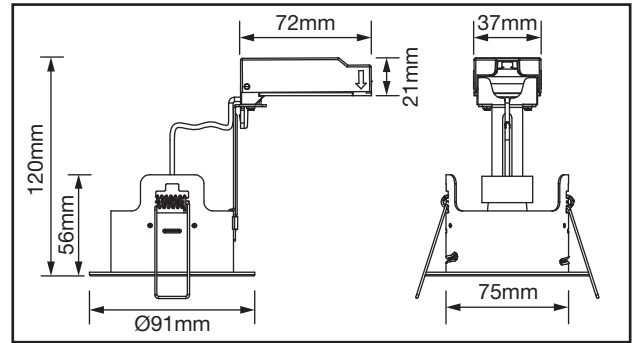

AFD75

LED Fire Rated Downlight

iCan75™

PRODUCT FEATURES

- 30, 60, 90 Minutes Fire Rated (Timber Joist)
- 30 Minutes Fire Rated Staircraft i-Joist
- 30 Minutes Fire Rated Wolf System Metal Web Joist
- Compliant to; Part B - Fire, Part C - Moisture, Part E - Acoustic & Part L - Air Leakage
- Loop-in Loop-Out Quick Connect Push Terminals
- Open Vent Design - Improves Lamp Life
- Low Profile With Ultra Slim Twist & Lock Bezel

Image: AFD75 shown with AFD75BZ/F/WH and AGU501D/30

TECHNICAL SPECIFICATIONS

PRODUCT CODE	AFD75
Ingress Protection	IP20 / IP65 (Bezel Dependent)
Guarantee	Lifetime
Maximum Rated Power	10W LED Max (7W LED IP65)
Fire Rating	Timber - 30, 60, 90 Minutes / Staircraft i-Joist, Metal Web Joist - 30 Minutes
Class	I

Converter Plates
AFD75/CP/**
Suitable for Ø78-125mm Cutouts

Multiple Plates
AFD75/M/**

*Sold Separately