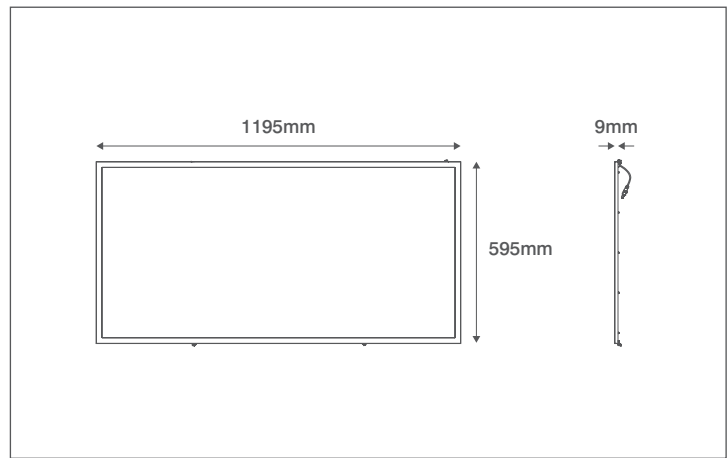

INCEPTOR® SLATE

Technical Specification

Product Code: OV75503CW

Description: 50W 1200mm x 600mm LED Panel - 4000K - White

General Information

Dimensions	1195mm (L) x 595mm (W) x 9mm (D)
Materials	Frame: Powdercoated Aluminium Diffuser: Polycarbonate Light Guide Plate (LGP): PMMA
Finish	White (RAL 9003)
Product Weight	5.1Kg
Dimmable	No
Ingress Protection	IP44
Flammability Rating	TP(a)
Warranty	5 Years