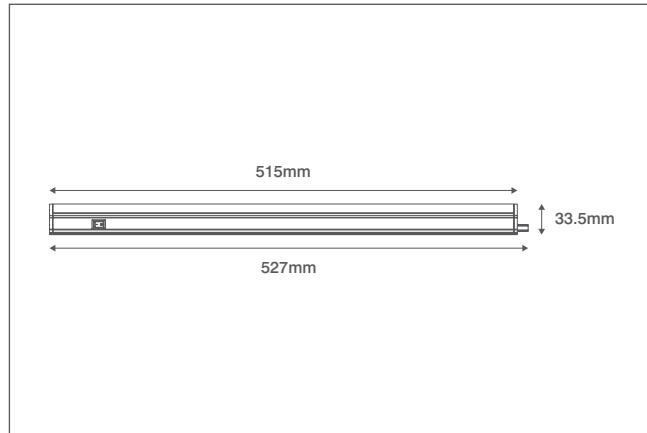

Product Code: OV89515

Description: 8W 515mm Undercupboard Light (CCT Switchable) - White

General Information

Dimensions	527mm (L) x 34mm (H) x 24mm (D)
Materials	Body: Polycarbonate Diffuser: Polycarbonate
Finish	White (RAL 9016)
Product Weight	0.13Kg
Dimmable	No
Ingress Protection	IP20
Warranty	3 Years

Supply & Power

Input Voltage & Frequency	220-240V ~ 50Hz
Electrical Safety	Class II (Double Insulated)
Input Power	8W
Input Current	80mA
Power Factor	>0.5
Ambient Temperature (Ta)	-30°C - +40°C
Input Mains Cable	2 x 0.75mm ² H03VVH2-F - 1 Metre (Supplied)
Number Fitted Together	12 Units (If Mixed Sizes Then Total Wattage Must Not Exceed 100W)

Luminaire Output

Colour Temperature	3000K	4000K
Typical Luminous Flux	712lm	750lm
Efficacy	85lm/W	85lm/W
CRI	>80	
Beam Angle	130°	
LED Lifetime (L70)	35,000 Hours	

Accessories

OVLL89250	250mm Link Lead For Cubi Undercupboard Lights
OVLL89500	500mm Link Lead For Cubi Undercupboard Lights
OVLL891000	1000mm Link Lead For Cubi Undercupboard Lights