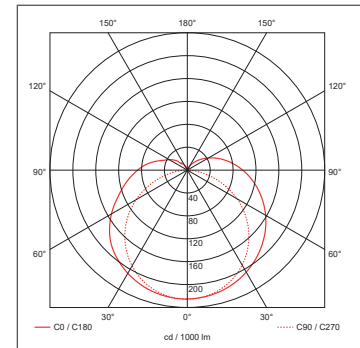

Product Code: OV89515

Description: 8W 515mm Undercupboard Light (CCT Switchable) - White

General Information

Dimensions	527mm (L) x 34mm (H) x 24mm (D)
Materials	Body: Polycarbonate Diffuser: Polycarbonate
Finish	White (RAL 9016)
Product Weight	0.13Kg
Dimmable	No
Ingress Protection	IP20
Warranty	3 Years

Supply & Power

Input Voltage & Frequency	220-240V ~ 50Hz
Electrical Safety	Class II (Double Insulated)
Input Power	8W
Input Current	80mA
Power Factor	>0.5
Ambient Temperature (Ta)	-30°C - +40°C
Input Mains Cable	2 x 0.75mm ² H03VVH2-F - 1 Metre (Supplied)
Number Fitted Together	12 Units (If Mixed Sizes Then Total Wattage Must Not Exceed 100W)

Luminaire Output

Colour Temperature	3000K	4000K
Typical Luminous Flux	712lm	750lm
Efficacy	85lm/W	85lm/W
CRI	>80	
Beam Angle	130°	
LED Lifetime (L70)	35,000 Hours	

Accessories

OVLL89250	250mm Link Lead For Cubi Undercupboard Lights
OVLL89500	500mm Link Lead For Cubi Undercupboard Lights
OVLL891000	1000mm Link Lead For Cubi Undercupboard Lights