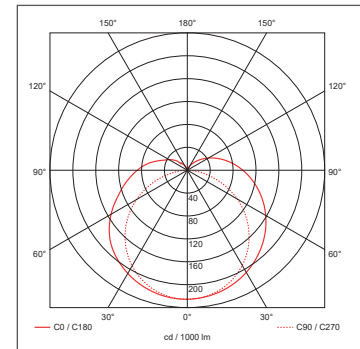

Product Code: OV89515

Description: 8W 515mm Undercupboard Light (CCT Switchable) - White

General Information

Dimensions	527mm (L) x 34mm (H) x 24mm (D)
Materials	Body: Polycarbonate Diffuser: Polycarbonate
Finish	White (RAL 9016)
Product Weight	0.13Kg
Dimmable	No
Ingress Protection	IP20
Warranty	3 Years

Supply & Power

Input Voltage & Frequency	220-240V ~ 50Hz
Electrical Safety	Class II (Double Insulated)
Input Power	8W
Input Current	80mA
Power Factor	>0.5
Ambient Temperature (Ta)	-30°C - +40°C
Input Mains Cable	2 x 0.75mm² H03VVH2-F - 1 Metre (Supplied)
Number Fitted Together	12 Units (If Mixed Sizes Then Total Wattage Must Not Exceed 100W)

Luminaire Output

Colour Temperature	3000K	4000K
Typical Luminous Flux	712lm	750lm
Efficacy	85lm/W	85lm/W
CRI	>80	
Beam Angle	130°	
LED Lifetime (L70)	35,000 Hours	

Accessories

OVLL89250	250mm Link Lead For Cubi Undercupboard Lights
OVLL89500	500mm Link Lead For Cubi Undercupboard Lights
OVLL891000	1000mm Link Lead For Cubi Undercupboard Lights

4000K