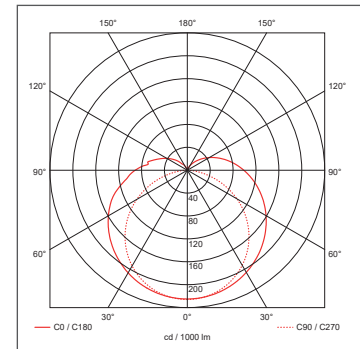

Product Code: OV89765

Description: 11W 765mm Undercupboard Light (CCT Switchable) - White

General Information

Dimensions	777mm (L) x 34mm (H) x 24mm (D)
Materials	Body: Polycarbonate Diffuser: Polycarbonate
Finish	White (RAL 9016)
Product Weight	0.17Kg
Dimmable	No
Ingress Protection	IP20
Warranty	3 Years

Supply & Power

Input Voltage & Frequency	220-240V ~ 50Hz
Electrical Safety	Class II (Double Insulated)
Input Power	11W
Input Current	110mA
Power Factor	>0.5
Ambient Temperature (Ta)	-30°C - +40°C
Input Mains Cable	2 x 0.75mm² H03VVH2-F - 1 Metre (Supplied)
Number Fitted Together	9 Units (If Mixed Sizes Then Total Wattage Must Not Exceed 100W)

Luminaire Output

Colour Temperature	3000K	4000K
Typical Luminous Flux	970lm	1015lm
Efficacy	90lm/W	90lm/W
CRI	>80	
Beam Angle	130°	
LED Lifetime (L70)	35,000 Hours	

Accessories

OVLL89250	250mm Link Lead For Cubi Undercupboard Lights
OVLL89500	500mm Link Lead For Cubi Undercupboard Lights
OVLL891000	1000mm Link Lead For Cubi Undercupboard Lights

4000K