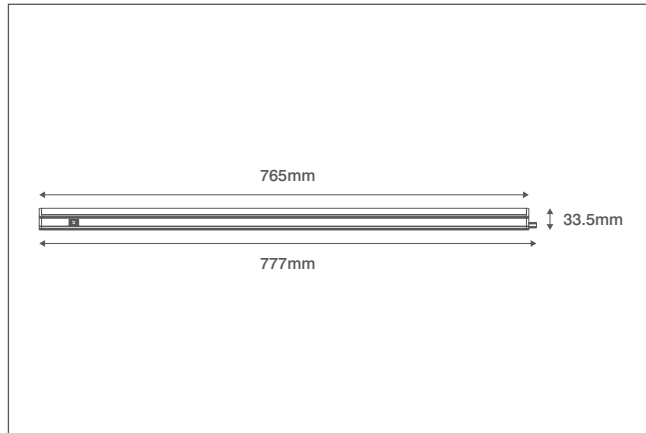

Product Code: OV89765

Description: 11W 765mm Undercupboard Light (CCT Switchable) - White

General Information

Dimensions	777mm (L) x 34mm (H) x 24mm (D)
Materials	Body: Polycarbonate Diffuser: Polycarbonate
Finish	White (RAL 9016)
Product Weight	0.17Kg
Dimmable	No
Ingress Protection	IP20
Warranty	3 Years

Supply & Power

Input Voltage & Frequency	220-240V ~ 50Hz
Electrical Safety	Class II (Double Insulated)
Input Power	11W
Input Current	110mA
Power Factor	>0.5
Ambient Temperature (Ta)	-30°C - +40°C
Input Mains Cable	2 x 0.75mm ² H03VVH2-F - 1 Metre (Supplied)
Number Fitted Together	9 Units (If Mixed Sizes Then Total Wattage Must Not Exceed 100W)

Luminaire Output

Colour Temperature	3000K	4000K
Typical Luminous Flux	970lm	1015lm
Efficacy	90lm/W	90lm/W
CRI	>80	
Beam Angle	130°	
LED Lifetime (L70)	35,000 Hours	

Accessories

OVLL89250	250mm Link Lead For Cubi Undercupboard Lights
OVLL89500	500mm Link Lead For Cubi Undercupboard Lights
OVLL891000	1000mm Link Lead For Cubi Undercupboard Lights