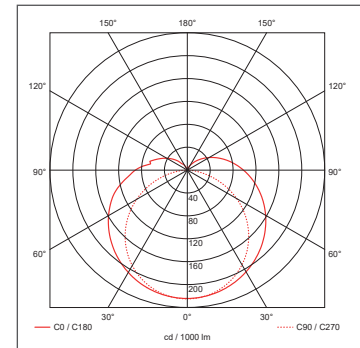

Product Code: OV89765

Description: 11W 765mm Undercupboard Light (CCT Switchable) - White

General Information

Dimensions	777mm (L) x 34mm (H) x 24mm (D)
Materials	Body: Polycarbonate Diffuser: Polycarbonate
Finish	White (RAL 9016)
Product Weight	0.17Kg
Dimmable	No
Ingress Protection	IP20
Warranty	3 Years

Supply & Power

Input Voltage & Frequency	220-240V ~ 50Hz
Electrical Safety	Class II (Double Insulated)
Input Power	11W
Input Current	110mA
Power Factor	>0.5
Ambient Temperature (Ta)	-30°C - +40°C
Input Mains Cable	2 x 0.75mm ² H03VVH2-F - 1 Metre (Supplied)
Number Fitted Together	9 Units (If Mixed Sizes Then Total Wattage Must Not Exceed 100W)

Luminaire Output

Colour Temperature	3000K	4000K
Typical Luminous Flux	970lm	1015lm
Efficacy	90lm/W	90lm/W
CRI	>80	
Beam Angle	130°	
LED Lifetime (L70)	35,000 Hours	

Accessories

OVLL89250	250mm Link Lead For Cubi Undercupboard Lights
OVLL89500	500mm Link Lead For Cubi Undercupboard Lights
OVLL891000	1000mm Link Lead For Cubi Undercupboard Lights