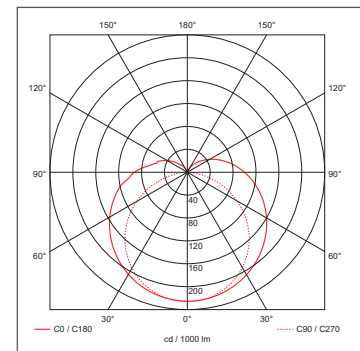

Product Code: OV891115

Description: 15W 1115mm Undercupboard Light (CCT Switchable) - White

General Information

Dimensions	1127mm (L) x 34mm (H) x 24mm (D)
Materials	Body: Polycarbonate Diffuser: Polycarbonate
Finish	White (RAL 9016)
Product Weight	0.21Kg
Dimmable	No
Ingress Protection	IP20
Warranty	3 Years

Supply & Power

Input Voltage & Frequency	220-240V ~ 50Hz
Electrical Safety	Class II (Double Insulated)
Input Power	15W
Input Current	150mA
Power Factor	>0.5
Ambient Temperature (Ta)	-30°C - +40°C
Input Mains Cable	2 x 0.75mm² H03VVH2-F - 1 Metre (Supplied)
Number Fitted Together	6 Units (If Mixed Sizes Then Total Wattage Must Not Exceed 100W)

Luminaire Output

Colour Temperature	3000K	4000K
Typical Luminous Flux	1326lm	1371lm
Efficacy	90lm/W	90lm/W
CRI	>80	
Beam Angle	130°	
LED Lifetime (L70)	35,000 Hours	

Accessories

OVLL89250	250mm Link Lead For Cubi Undercupboard Lights
OVLL89500	500mm Link Lead For Cubi Undercupboard Lights
OVLL891000	1000mm Link Lead For Cubi Undercupboard Lights

4000K