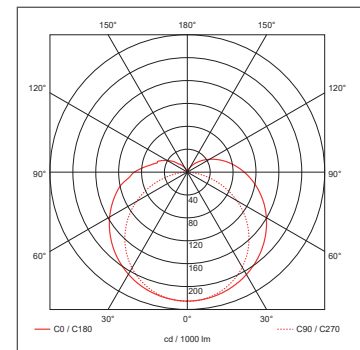

Product Code: OV891115

Description: 15W 1115mm Undercupboard Light (CCT Switchable) - White

General Information

Dimensions	1127mm (L) x 34mm (H) x 24mm (D)
Materials	Body: Polycarbonate Diffuser: Polycarbonate
Finish	White (RAL 9016)
Product Weight	0.21Kg
Dimmable	No
Ingress Protection	IP20
Warranty	3 Years

Supply & Power

Input Voltage & Frequency	220-240V ~ 50Hz
Electrical Safety	Class II (Double Insulated)
Input Power	15W
Input Current	150mA
Power Factor	>0.5
Ambient Temperature (Ta)	-30°C - +40°C
Input Mains Cable	2 x 0.75mm ² H03VVH2-F - 1 Metre (Supplied)
Number Fitted Together	6 Units (If Mixed Sizes Then Total Wattage Must Not Exceed 100W)

Luminaire Output

Colour Temperature	3000K	4000K
Typical Luminous Flux	1326lm	1371lm
Efficacy	90lm/W	90lm/W
CRI	>80	
Beam Angle	130°	
LED Lifetime (L70)	35,000 Hours	

Accessories

OVLL89250	250mm Link Lead For Cubi Undercupboard Lights
OVLL89500	500mm Link Lead For Cubi Undercupboard Lights
OVLL891000	1000mm Link Lead For Cubi Undercupboard Lights