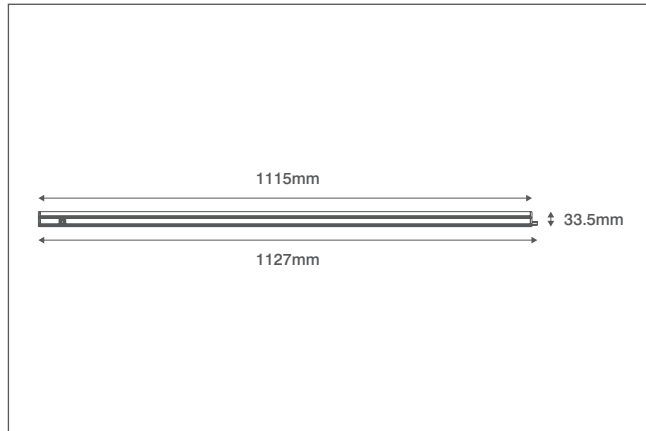

Product Code: OV891115

Description: 15W 1115mm Undercupboard Light (CCT Switchable) - White

General Information

Dimensions	1127mm (L) x 34mm (H) x 24mm (D)
Materials	Body: Polycarbonate Diffuser: Polycarbonate
Finish	White (RAL 9016)
Product Weight	0.21Kg
Dimmable	No
Ingress Protection	IP20
Warranty	3 Years

Supply & Power

Input Voltage & Frequency	220-240V ~ 50Hz
Electrical Safety	Class II (Double Insulated)
Input Power	15W
Input Current	150mA
Power Factor	>0.5
Ambient Temperature (Ta)	-30°C - +40°C
Input Mains Cable	2 x 0.75mm ² H03VVH2-F - 1 Metre (Supplied)
Number Fitted Together	6 Units (If Mixed Sizes Then Total Wattage Must Not Exceed 100W)

Luminaire Output

Colour Temperature	3000K	4000K
Typical Luminous Flux	1326lm	1371lm
Efficacy	90lm/W	90lm/W
CRI	>80	
Beam Angle	130°	
LED Lifetime (L70)	35,000 Hours	

Accessories

OVLL89250	250mm Link Lead For Cubi Undercupboard Lights
OVLL89500	500mm Link Lead For Cubi Undercupboard Lights
OVLL891000	1000mm Link Lead For Cubi Undercupboard Lights