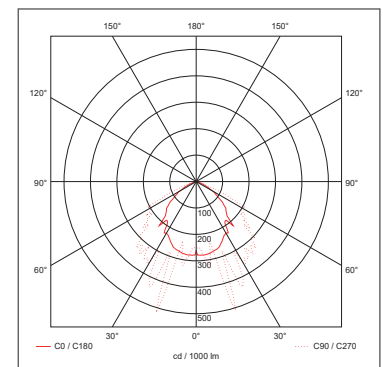

Emergency (DC)