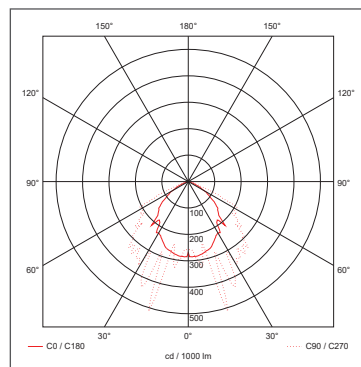

### Luminaire Output

Colour Temperature (K)	5500
Typical Luminous Flux (lm)	120
Beam Angle (°)	120
LED Lifetime (L70) (Hours)	30000

### Escape Route (1 Lux Min.)

Mounting Height	Axial/Wall	Axial/Axial	Transverse/Axial	Transverse/Transverse	Transverse/Wall
2.0m	3	7	6	5.5	2
2.5m	3	8	7	6	2.5
3.0m	3.2	8.8	7.8	6.8	2.6

Illumiance values based on a maintenance factor of 0.8  
Photometric spacing data 1 Lux (centre to centre in metres on emergency escape routes)

### Open Areas

Mounting Height	Axial/Wall	Axial/Axial	Transverse/Axial	Transverse/Transverse	Transverse/Wall
2.0m	2.5	6.5	6	5.5	2
2.5m	3	7	6.5	5.5	2
3.0m	3	7	6.5	6	2.5

Illumiance values based on a maintenance factor of 0.8