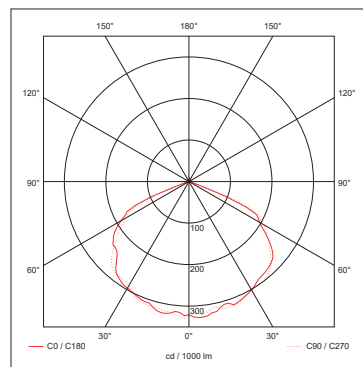

Open Areas

Mounting Height	Axial/Wall	Axial/Axial	Transverse/Axial	Transverse/Transverse	Transverse/Wall
2.0m	2.5	5	5	5	2.5
2.5m	2.7	5.4	5.4	5.4	2.7
3.0m	2.8	5.5	5.5	5.5	2.8

Illuminance values based on a maintenance factor of 0.8

Emergency (DC)