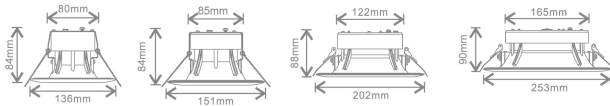

Technical Drawings

3000K