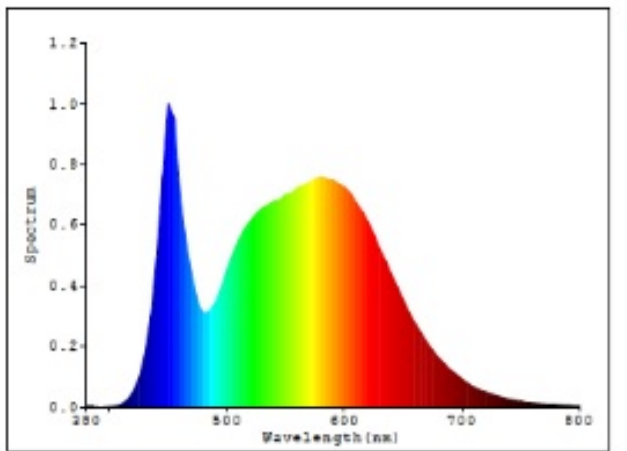

## Light Source Specification

CCT	3000K/4000K/5000K
CRI	82, 84

## Technical Drawings

3000K

4000K

5000K