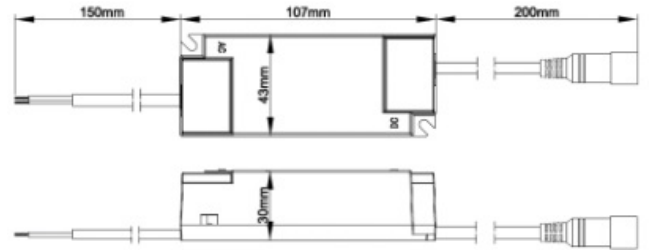

Technical Drawings

3000K