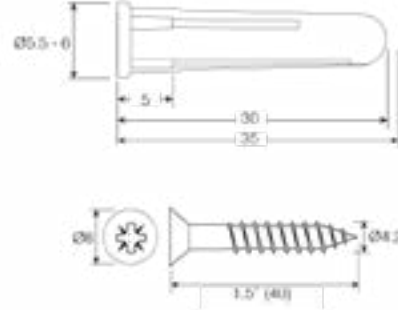

Product Code: QTT2U

Description: Trade Tub - 400 x Red Plastic Wall Plugs & 400 x 8 x 1.5" Countersunk Screws

**Dimensions**

Minimum Drill Depth (mm)	35
Drill Size (mm)	5.5 - 6
Maximum Fixture Depth (mm)	5
Screw Diameter (mm)	4.2
Screw Size	8 x 1.5"

**General Information**

Head Type	Pozi Countersunk Head
-----------	-----------------------

**Materials**

Material: High-density polyethylene (PEHD)
Screw: Zinc Plated Steel