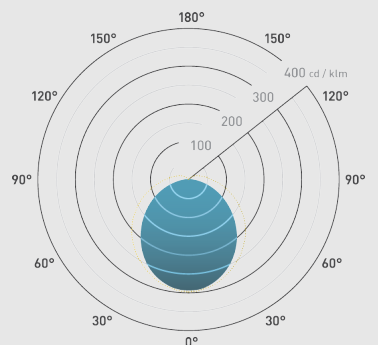

### PHOTOMETRICS @ 25°C

Product code	Feature I	Feature II	Feature III	Wattage	Colour	Beam angle	lm	lm/W	lx @ 1m
AC4SS40	17W Non-Dim	No sensor	Non emergency	17W	4000K	125°x105°	2500	147	736
AC4SM40	17W Non-Dim	Microwave sensor	Non emergency	17W	4000K	125°x105°	2500	147	736
AC4SD40	17W DALI2	No sensor	Non emergency	17W	4000K	125°x105°	2500	139	736
AC4SS40EM	17W Non-Dim	No sensor	Emergency	17W	4000K	125°x105°	2500	147	736
AC4SM40EM	17W Non-Dim	Microwave sensor	Emergency	17W	4000K	125°x105°	2500	147	736
AC4SD40EM	17W DALI2	No sensor	Emergency	17W	4000K	125°x105°	2500	139	736

### Beam angle: 125x105°

1250mm

78mm