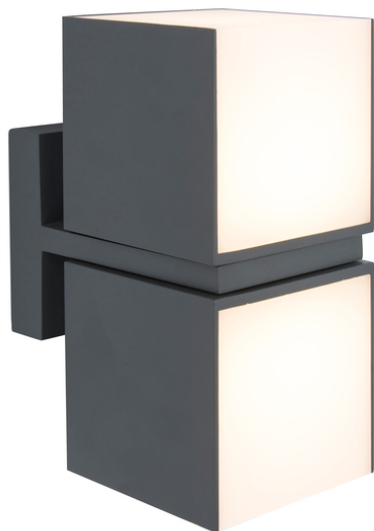

CUBA

Modern & versatile wall lights suitable for vertical and horizontal mounting. The 2 light heads can be rotated over 350 degree. resulting in up down or side light effects. Available with a warm white and daylight white integrated LED module.

General information

Item Number : 5193801118
Light Type : Wall Light

Light engine

Fitting : LED
Lamps included : No

Fixture material : HEAVY-DUTY
ALUMINIUM
Diffusor material : OPAL PC
Fixture Color : Dark Grey
EAN number : 6939412047805
Warranty : 5 Years

Dimensions

Width : 100 mm
Length : 147 mm
Height : 213 mm