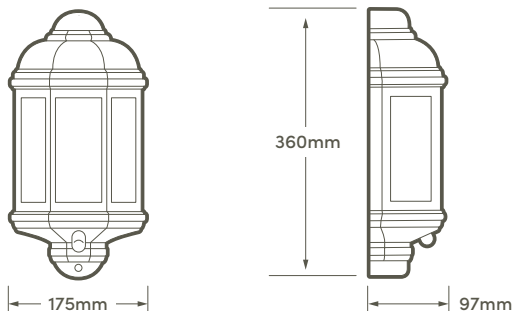

Caspian Half Lantern

COMPLETE WITH PHOTOCELL SENSOR
BLACK

Features

- Die cast aluminium
- Lamp not included
- E27 LED lamp compatible
- Suitable for LED lamp

Technical information

Max wattage:	60w
Voltage:	220-240v
Detection:	Dawn to dusk