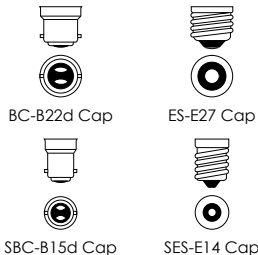

LED candle dimmable replacement lamp. Lightweight thermal plastic heat dissipating body and opal lens. True retrofit replacement for incandescent lamps.

- Exact equivalent brightness for regular 40W incandescent candle lamps
- 15,000 hour life
- 50,000 switching cycles
- 2700K warm white, 4000K cool white or 6500K daylight colour options
- Colour rendering index Ra≥80
- BC-B22d , SBC-B15d, ES-E27 or SES-E14 caps
- Opal finish
- Dimmable - DuoDim™ Technology compatible with both leading and trailing edge dimmers*
- Recommended for indoor use only

Product Code	Watts (W)	Volts (V)	Cap	Colour Appearance	Colour Temp (K)	Total Lumens (lm)	Incandescent Equivalent (W)	Dimensions (mm)		Energy Rating	Order Qty
								Dia	H		
Single Carton											
13476	5	240	BC-B22d	Warm White	2700	470	40	37	107	A+	10
14558	5	240	SBC-B15d	Warm White	2700	470	40	37	108	A+	10
13483	5	240	ES-E27	Warm White	2700	470	40	37	107	A+	10
13490	5	240	SES-E14	Warm White	2700	470	40	37	108	A+	10
13506	5	240	BC-B22d	Cool White	4000	470	40	37	107	A+	10
13513	5	240	ES-E27	Cool White	4000	470	40	37	107	A+	10
13520	5	240	SES-E14	Cool White	4000	470	40	37	108	A+	10
13537	5	240	BC-B22d	Daylight	6500	470	40	37	107	A+	10
13544	5	240	ES-E27	Daylight	6500	470	40	37	107	A+	10
13551	5	240	SES-E14	Daylight	6500	470	40	37	108	A+	10

* The lamp is compatible with most dimmer switches, please refer to website for up-to-date list of compatible dimmer switches.