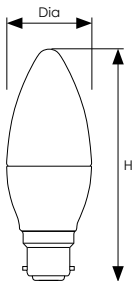

LED candle dimmable replacement lamp. Lightweight thermal plastic heat dissipating body and opal lens. True retrofit replacement for incandescent lamps.

- Exact equivalent brightness for regular 40W incandescent candle lamps
- 15,000 hour life
- 50,000 switching cycles
- 2700K warm white, 4000K cool white or 6500K daylight colour options
- Colour rendering index Ra≥80
- BC-B22d , SBC-B15d, ES-E27 or SES-E14 caps
- Opal finish
- Dimmable - DuoDim™ Technology compatible with both leading and trailing edge dimmers*
- Recommended for indoor use only

Product Code	Watts (W)	Volts (V)	Cap	Colour Appearance	Colour Temp (K)	Total Lumens (lm)	Incandescent Equivalent (W)	Dimensions (mm)		Energy Rating	Order Qty
								Dia	H		
Single Carton											
13476	5	240	BC-B22d	Warm White	2700	470	40	37	107	A+	10
14558	5	240	SBC-B15d	Warm White	2700	470	40	37	108	A+	10
13483	5	240	ES-E27	Warm White	2700	470	40	37	107	A+	10
13490	5	240	SES-E14	Warm White	2700	470	40	37	108	A+	10
13506	5	240	BC-B22d	Cool White	4000	470	40	37	107	A+	10
13513	5	240	ES-E27	Cool White	4000	470	40	37	107	A+	10
13520	5	240	SES-E14	Cool White	4000	470	40	37	108	A+	10
13537	5	240	BC-B22d	Daylight	6500	470	40	37	107	A+	10
13544	5	240	ES-E27	Daylight	6500	470	40	37	107	A+	10
13551	5	240	SES-E14	Daylight	6500	470	40	37	108	A+	10

* The lamp is compatible with most dimmer switches, please refer to website for up-to-date list of compatible dimmer switches.