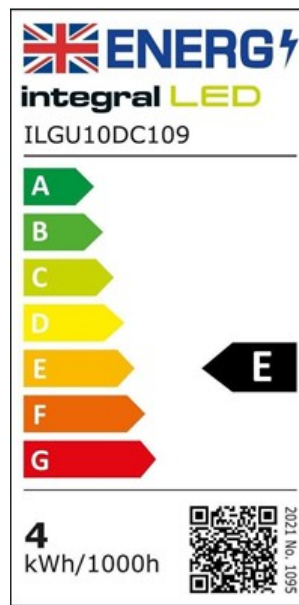

Packaging

Package Weight (g):	35
Package Length (mm):	55
Package Width (mm):	55
Package Depth (mm):	60

Portal.integral-led.com