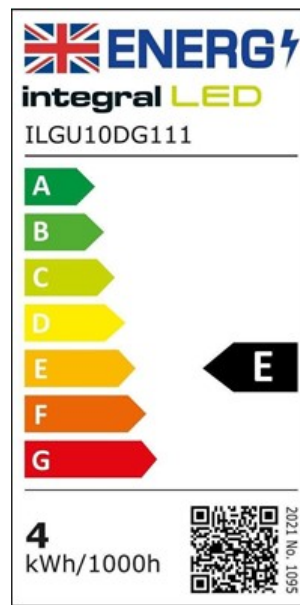

Packaging

Package Weight (g):	35
Package Length (mm):	55
Package Width (mm):	55
Package Depth (mm):	60

Portal.integral-led.com