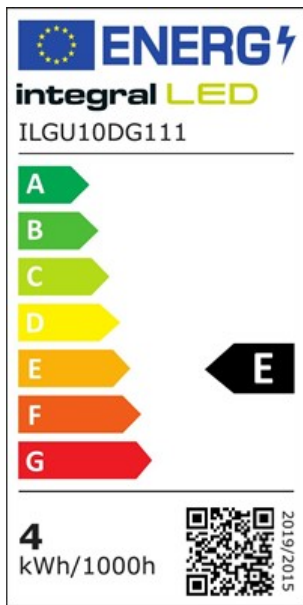

Physical Data

Product Length (mm):	54
Product Width (mm):	50
Product Weight (g):	23
Optic:	Designed to give a Classic Look
Material:	Plastic and Aluminium heat-sink, Injection moulded diffuser
Base Term:	GU10
Bulb Base:	GU10
Construction:	Plastic White and "Classic look" diffuser lens
Bulb Fixing:	Downlight
Bulb or Luminaire Shape:	Round
Placement / Application:	Indoor, General Lighting
Spot Type:	SMD

Electrical Data

Power (W):	3.6
Power Consumption (W) :	3.6
Power Factor:	0.4

Wattage equivalent (W):	50
Amperage (mA):	21
Dimming:	Dimmable
Driver IC Manufacturer:	Silergy
Driver Included:	Yes
Electric Current:	AC
True Wattage Eq (W):	50
EN:	EN-62560
LVD Certified:	Yes

Light Data

Luminous Flux in Lumens (lm):	400
Luminous efficacy (lm/W):	111
Peak Intensity (Cd):	650
Correlated Colour Temperature (CCT) (K):	6500
Colour Temperature:	6500K - Cool Daylight
Colour Temperature Name:	Daylight
Beam Angle:	36
Colour Rendering Index (CRI):	80
Compatible Dimmers:	Varilight JQP401W
Frequency Range (Hz):	50/60
Instant on (Less than 1 second):	Yes
LED Size (mm):	2835
LED Type:	Surface mounted device (SMD)
Lifetime (hours):	15000
Switching Cycles:	7500
Useful Lumens (lm):	345

Environment

EN:	EN-62560
LVD Certified:	Yes
CE RoHS:	Yes
Previous Energy Rating:	A+
New Energy Rating:	E
Hg 0% (Mercury Free):	Yes
IP Rating (Ingress Protection):	IP20
Lowest Operating Temperature (°C):	-20
Maximum Operating Temperature (°C):	40