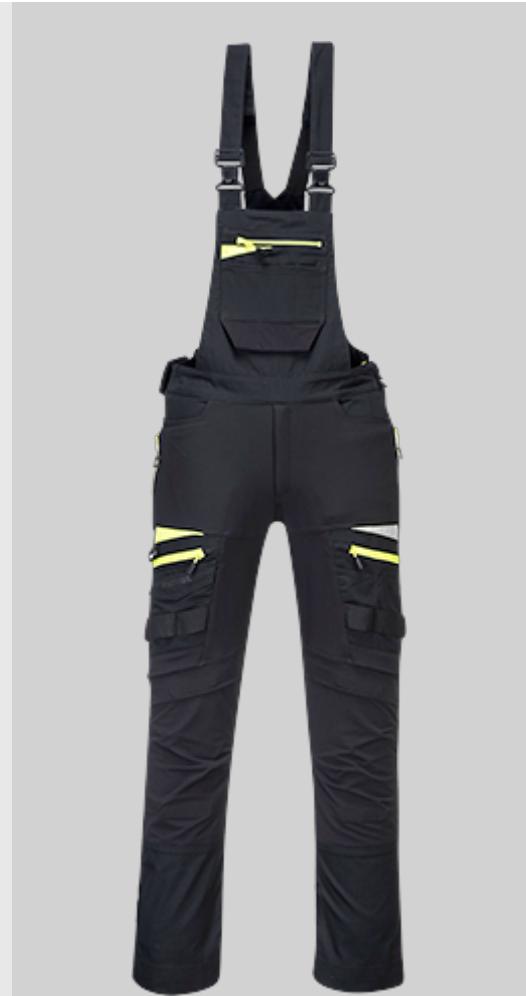

DX441 - DX4 Work Bib and Brace

Collection: DX4

Range: Workwear

Shell Fabric: Kingsmill Polyester
Stretch: 93% Polyester, 7% Elastane
270g

Contrast Fabric: Contrast Fabric:
65% Polyester, 35% Cotton Ripstop
Weft Stretch 235g Knee
Reinforcement: 88% Nylon, 12%
Elastane 275g

Product information

The DX4 slim fit work bib is expertly designed for exceptional comfort, flexibility and protection. Made using dynamic 4X stretch fabrics which assures greater ease of movement. Produced with multiple innovative features including contrast paneling, reflective trims, multi-purpose pockets, extendable hems, pre-bent top loading adjustable knee pad pockets and adjustable shoulder straps. A high rise back waistband with side elastication ensures protection in all working positions.

Standards

EN 14404:2004+A1:2010 Type 2 (Level 0 (When used in combination with S156))

DX4

Stretch your limits with Portwest's most dynamic workwear collection yet. This contemporary collection combines all the technical features required of modern workwear, with many clever innovations to ensure the wearer achieves maximum function and style. The DX4™ collection combines high performance stretch fabrics with robust oxford panels to provide unparalleled ease of movement and supreme flexibility. What defines this collection is the cutting edge designs which allow for a full crossover from work to leisure activity.

Features

- 4-way stretch fabric for ease of movement and added comfort
- Free pair of kneepads included with this bib & brace
- Lightweight flexible HiVisTex Pro segmented reflective tape for increased visibility
- Reflective piping for increased visibility
- 14 pockets for ample storage
- Two tier knee pad pockets allowing two positioning options
- Top-loading knee pad pockets for quick and easy access
- Multiple side zip compartments for secure storage
- Rule pocket
- Large back zip pocket for multiple storage options