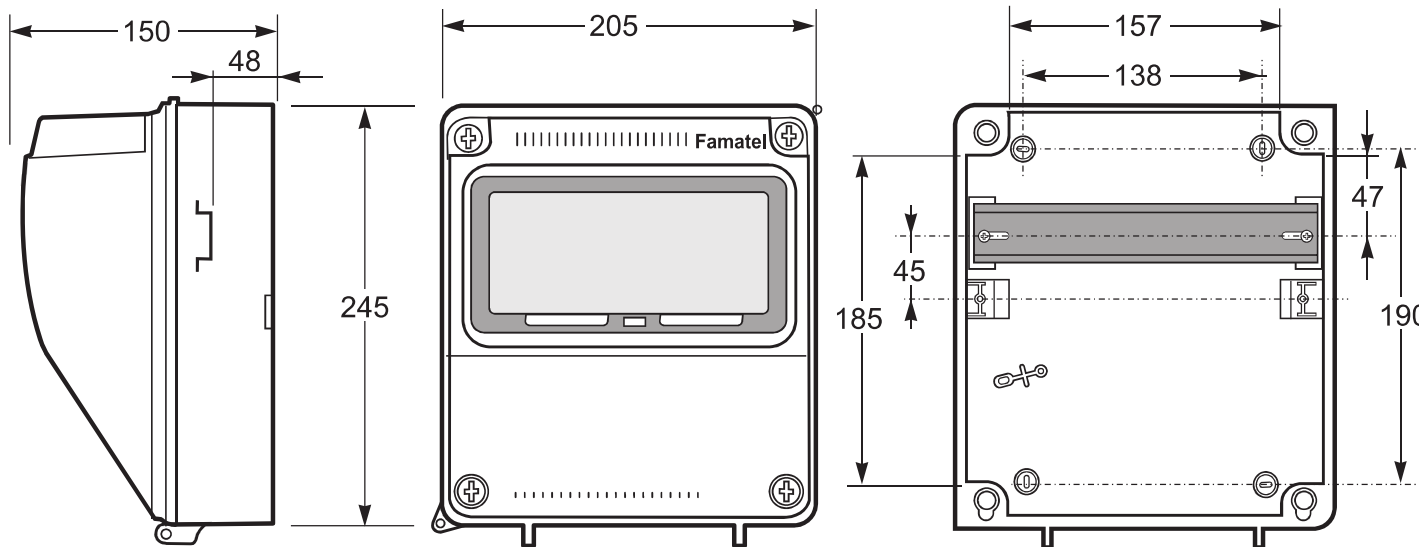

Notes:

- 1.1 All dimensions are in mm unless otherwise stated.
- 1.2 Do not scale from this drawing, only stated dimension shall be used.
- 1.3 Drawing is for representation ONLY.

1. Made in UK
2. Quality assured
3. 16A-32A availability
4. IP44/IP67 Available
5. Side mounting
6. Compact design
7. Easy to wire
8. Long lasting
9. MID Approved metering solutions
10. C/W DP RCBO as standard
11. Wired in Tri rated
12. All cables crimped
13. Replaceable parts