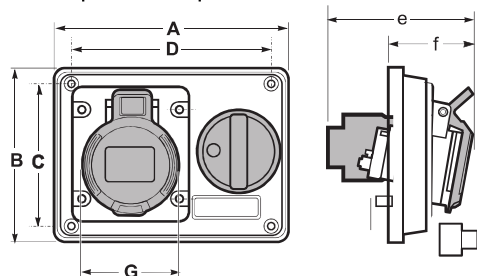

- With screw terminals
- Housing material: PA6/ABS
- Contacts: Nickel-plated contacts
- Mechanical Interlocked

IP44 Splashproof

220V 2P+E

- Frame and base in ABS
- Windows transparent in PVC
- Screw taps included for IP

IP44 Rated

CAV1CY

- 1 x Gang Hook-UP
- 1 x Enclosure IP65
- 1 x RCBO DP 30ma 16a
- 1 x IP44 16a Switched
- Interlocked Socket 2P+E 240v

18th Edition		
0	Original	09.09.2019
Rev.	Description.	Date.

famatel
UK

Client: Famatel

Project: -

Title: NEWCAV1CY

Edition: Information	P - Preliminary A - Approval I - Information	T - Tender C - Contract B - As Built
Date: 09.09.2019	Scale: N.T.S	A4 Paper
Drawn By: RP	Checked By: DP	Revision No. 0