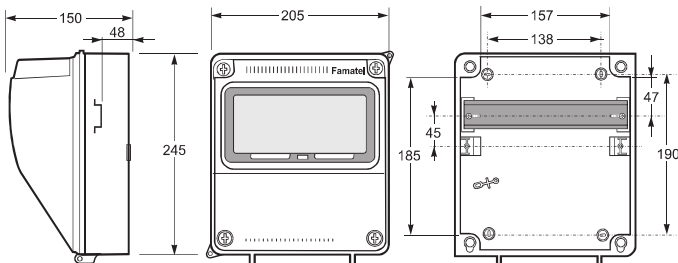

Part code NEWCAV132C

<b>Standards</b>	<b>BS4343</b>	<b>IEC309 IP44 Rated Units</b>
------------------	---------------	--------------------------------

<b>Voltage</b>	<b>240V</b>	<b>17th Edition caravan hook up unit</b> <b>1 x IP65 Enclosure</b> <b>1 x Mains Switch</b> <b>1 x RCBO 32a 30ma Dp</b> <b>1 x IP44 2P+E Outlet blue 240v</b>
<b>Amps</b>	<b>32</b>	
<b>IP Rating</b>	<b>44</b>	
<b>Pin</b>	<b>2P+E</b>	
<b>Voltage Range</b>	<b>240v</b>	
<b>Type</b>	<b>17th Edition Caravan Hook Up</b>	
<b>H Location</b>	<b>6H</b>	

DP B Type 30mA

CPRO-32/2B

**IP44 a prueba de salpicaduras**

- With screw terminals
- Housing material: PA6/ABS
- Contacts: Nickel-plated contacts
- Mechanical Interlocked

**Dimensiones y conexiones / Dimensions & connections**

Dimensiones / Dimensions	
Altura / Height	320
Ancho / Width	205
Profundidad / Deep	150

- After plugging and switching-on the plug is locked.
- After switching-off and unplugging switch is locked.

At switch ON or OFF position, its possible to be ,  
Lockable by padlock