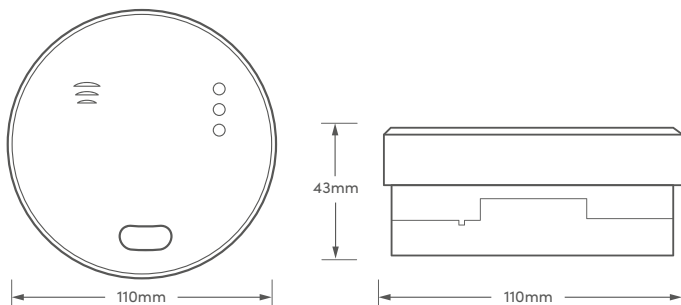

Product Code: HSSA/CO/RF10-PRO

hispec.co.uk