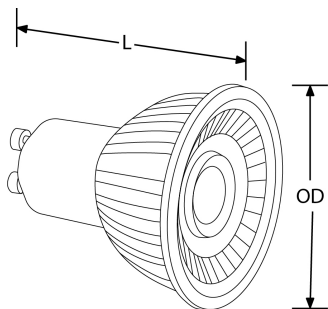

Product Description: ClearVu™ 3.5W GU10 Non-Dimmable Lamp

ClearVu™ features a multifaceted lens to replicate dichroic appearance, 3.5W LED GU10 which is available in 3000K and 4000K is suitable for a range of applications. The 45 degree beam angle is perfect for focused spotlighting.

SKU Code	Colour	Lumens	Lumens/Watt	Wattage	Beam Angle	Lamp Base
EN-GU35/30	3000	350	100	3.5	45	GU10
EN-GU35/40	4000	360	103	3.5	45	GU10

Line Drawing

Polar Curve

Colour

Product Features:

- Delivering up to 103lm/W
- 45° beam angle for focused spotlighting
- 2 Year Warranty

Product Specs:

Input Voltage	220~240V AC	Input Frequency	50/60HZ
Power Factor	0.5	Operating Temp. (Max) °C	40°C
Overall Diameter (mm)	50	Lamp Base	GU10
Length (mm)	56	Lamp Type	GU10
Weight (Kg)	0.030	Lifetime Hours	20000hrs
Operating Temp. (Min) °C	-20		