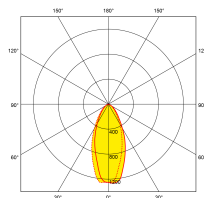

Product Description: ClearVu™ 3.5W GU10 Non-Dimmable Lamp

ClearVu™ features a multifaceted lens to replicate dichroic appearance, 3.5W LED GU10 which is available in 3000K and 4000K is suitable for a range of applications. The 45 degree beam angle is perfect for focused spotlighting.

SKU Code	Colour	Lumens	Lumens/Watt	Wattage	Beam Angle	Lamp Base
EN-GU35/30	3000	350	100	3.5	45	GU10
EN-GU35/40	4000	360	103	3.5	45	GU10

Line Drawing

Polar Curve

Colour

Product Features:

- Delivering up to 103lm/W
- 45° beam angle for focused spotlighting
- 2 Year Warranty

Product Specs:

Input Voltage	220~240V AC	Input Frequency	50/60HZ
Power Factor	0.5	Operating Temp. (Max) °C	40°C
Overall Diameter (mm)	50	Lamp Base	GU10
Length (mm)	56	Lamp Type	GU10
Weight (Kg)	0.030	Lifetime Hours	20000hrs
Operating Temp. (Min) °C	-20		