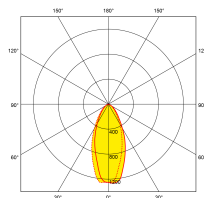

Product Description: ClearVu™ 3.5W GU10 Dimmable Lamp

ClearVu™ features a multifaceted lens to replicate dichroic appearance, 3.5W LED GU10 which is available in 3000K and 4000K is suitable for a range of applications. The 45 degree beam angle is perfect for focused spotlighting.

SKU Code	Colour	Lumens	Lumens/Watt	Wattage	Beam Angle	Lamp Base
EN-DGU35/30	3000	350	100	3.5	45	GU10
EN-DGU35/40	4000	360	103	3.5	45	GU10

Line Drawing

Polar Curve

Colour

Product Features:

- Delivering up to 103lm/W
- 45° beam angle for focused spotlighting
- 2 Year Warranty

Product Specs:

Input Voltage	220~240V AC	Input Frequency	50/60HZ
Power Factor	0.5	Operating Temp. (Max) °C	40°C
Overall Diameter (mm)	50	Lamp Base	GU10
Length (mm)	56	Lamp Type	GU10
Weight (Kg)	0.031	Lifetime Hours	20000hrs
Operating Temp. (Min) °C	-20		