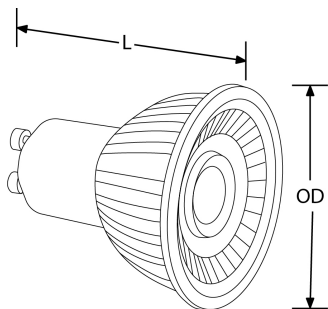

Product Description: ClearVu™ 3.5W GU10 Dimmable Lamp

ClearVu™ features a multifaceted lens to replicate dichroic appearance, 3.5W LED GU10 which is available in 3000K and 4000K is suitable for a range of applications. The 45 degree beam angle is perfect for focused spotlighting.

SKU Code	Colour	Lumens	Lumens/Watt	Wattage	Beam Angle	Lamp Base
EN-DGU35/30	3000	350	100	3.5	45	GU10
EN-DGU35/40	4000	360	103	3.5	45	GU10

Line Drawing

Polar Curve

Colour

Product Features:

- Delivering up to 103lm/W
- 45° beam angle for focused spotlighting
- 2 Year Warranty

Product Specs:

Input Voltage	220~240V AC	Input Frequency	50/60HZ
Power Factor	0.5	Operating Temp. (Max) °C	40°C
Overall Diameter (mm)	50	Lamp Base	GU10
Length (mm)	56	Lamp Type	GU10
Weight (Kg)	0.031	Lifetime Hours	20000hrs
Operating Temp. (Min) °C	-20		