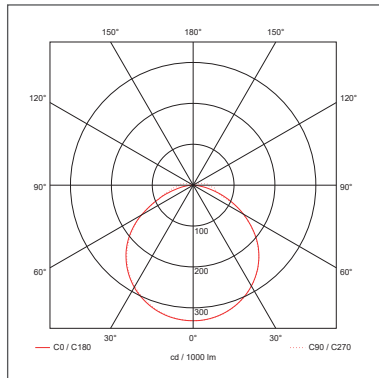

### General Information

Dimensions (mm)	5000 (L) x 10 (W) x 4 (D)
Product Weight (Kg)	0.35
Ingress Protection	IP65
Cutting Point (mm)	Every 100
Bend Radius (mm)	>30
Adhesive Tape	3M
Warranty (Years)	3

### Luminaire Output

Colour Temperature (K)	3000
Colour Render Index (CRI)	>80
Luminous Flux (1M) (lm)	650
Luminous Flux (5M) (lm)	3250
Efficacy (lm/W)	90
Beam Angle (°)	120
LED Lifetime (L70) (Hours)	36000