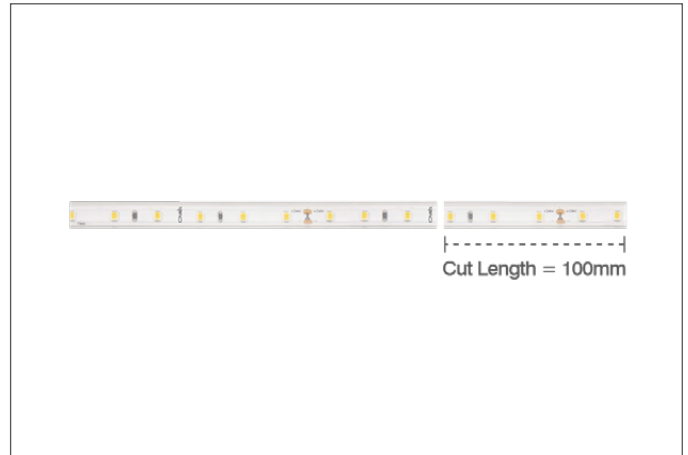

## Technical Specification

Product Code: OV1875WW65

Description: 7.2W/M 24V 8mm LED Strip 5M Reel WW IP65

### General Information

Dimensions (mm)	5000 (L) x 10 (W) x 4 (D)
Product Weight (Kg)	0.35
Ingress Protection	IP65
Cutting Point (mm)	Every 100
Bend Radius (mm)	>30
Adhesive Tape	3M
Warranty (Years)	3

### Supply & Power Information

Input Voltage (V DC)	24
Safety Class	III
LED Wattage (W/M)	7.2
Operating Temperature (°C)	-20 to +45
Input Connections	100mm Prewired cables

### Luminaire Output

Colour Temperature (K)	3000
Colour Render Index (CRI)	>80
Luminous Flux (1M) (lm)	650
Luminous Flux (5M) (lm)	3250
Efficacy (lm/W)	90
Beam Angle (°)	120
LED Lifetime (L70) (Hours)	36000