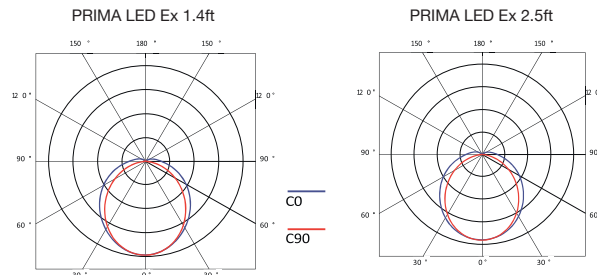

INDUSTRIAL TO THE CORE

CONTACT YOUR LOCAL YESSS BRANCH
YESSS.CO.UK/MAP