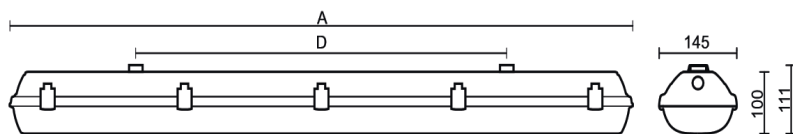

## ZONE 2, 22 IP66 RATED

One-row plastic industrial LED light fitting with diffuser made of translucent polycarbonate.

- Suitable for indoor and roofed spaces, industrial and agricultural buildings, warehouses, shopping centres, sports grounds, culture and education, staircases and corridors and infrastructures.
- Resistant to dust, moisture and spouting water

### Dimensions

REFERENCE	4FT	5FT
A	1272mm	1572mm
D	700mm	940mm