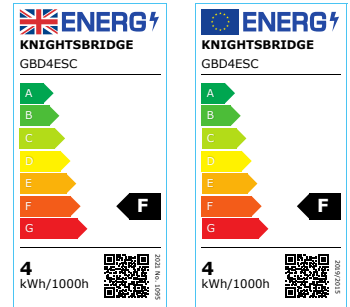

DATASHEET

GBD4ESC

230V 4W LED ES Clear Golf Ball Filament Lamp
2700K Dimmable

www.mlaccessories.co.uk

MLA PART CODE	GBD4ESC
DESCRIPTION	230V 4W LED ES Clear Golf Ball Filament Lamp 2700K Dimmable
NET WEIGHT (KG)	0.014
DIFFUSER	Clear
DIMENSIONS (MM)	Diameter - 45 Height - 72
CONSTRUCTION	Construction - Glass
IP RATING	IP20
WATTAGE (W)	4
LAMP TECHNOLOGY	LED Filament
LAMP TYPE	Golf Ball
LAMP BASE	E27
LUMENS (LM)	360
LUMEN TOLERANCE	5%
EFFICACY (LM/W)	92.94
CIRCUIT WATTAGE (W)	3.85
CCT	2700K
LIGHT COLOUR	Warm White
CRI	>80
SDCM	<6
RUNNING CURRENT (A)	0.017
SVM	0.11
PST-LM	0.12
LIFE SPAN (HRS)	15,000
LED COMPATIBLE	Yes
DIMMABLE	Yes*
INPUT VOLTAGE	230V 50Hz
WARRANTY	2year(s)
MANUFACTURED IN ACCORDANCE WITH	BS EN 62560