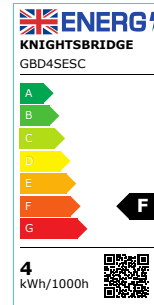

DATASHEET

GBD4SESC

230V 4W LED SES Clear Golf Ball Filament Lamp
2700K Dimmable

www.mlaccessories.co.uk

MLA PART CODE	GBD4SESC
DESCRIPTION	230V 4W LED SES Clear Golf Ball Filament Lamp 2700K Dimmable
NET WEIGHT (KG)	0.014
DIFFUSER	Clear
DIMENSIONS (MM)	Diameter - 45 Height - 78
CONSTRUCTION	Construction - Glass
IP RATING	IP20
WATTAGE (W)	4
LAMP TECHNOLOGY	LED Filament
LAMP TYPE	Golf Ball
LAMP BASE	E14
LUMENS (LM)	360
LUMEN TOLERANCE	5%
EFFICACY (LM/W)	93.61
CIRCUIT WATTAGE (W)	3.91
CCT	2700K
LIGHT COLOUR	Warm White
CRI	>80
SDCM	<6
RUNNING CURRENT (A)	0.017
SVM	0.11
PST-LM	0.12
LIFE SPAN (HRS)	15,000
LED COMPATIBLE	Yes
DIMMABLE	Yes*
INPUT VOLTAGE	230V 50Hz
WARRANTY	2year(s)
MANUFACTURED IN ACCORDANCE WITH	BS EN 62560