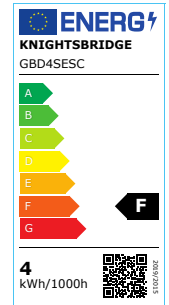

DATASHEET

GBD4SESC

230V 4W LED SES Clear Golf Ball Filament Lamp
2700K Dimmable

www.mlaccessories.co.uk

MLA PART CODE	GBD4SESC
DESCRIPTION	230V 4W LED SES Clear Golf Ball Filament Lamp 2700K Dimmable
NET WEIGHT (KG)	0.014
DIFFUSER	Clear
DIMENSIONS (MM)	Diameter - 45 Height - 78
CONSTRUCTION	Construction - Glass
IP RATING	IP20
WATTAGE (W)	4
LAMP TECHNOLOGY	LED Filament
LAMP TYPE	Golf Ball
LAMP BASE	E14
LUMENS (LM)	360
LUMEN TOLERANCE	5%
EFFICACY (LM/W)	93.61
CIRCUIT WATTAGE (W)	3.91
CCT	2700K
LIGHT COLOUR	Warm White
CRI	>80
SDCM	<6
RUNNING CURRENT (A)	0.017
SVM	0.11
PST-LM	0.12
LIFE SPAN (HRS)	15,000
LED COMPATIBLE	Yes
DIMMABLE	Yes*
INPUT VOLTAGE	230V 50Hz
WARRANTY	2year(s)
MANUFACTURED IN ACCORDANCE WITH	BS EN 62560