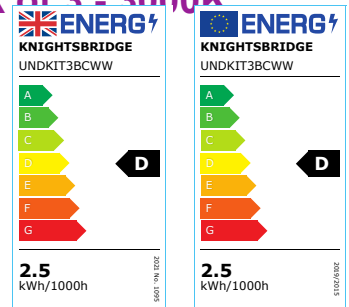

DATASHEET

UNDKIT3BCWW

230V IP20 2.5W LED Dimmable Under Cabinet Lights in Brushed Chrome - Pack of 3 - 3000K

www.mlaccessories.co.uk

MLA PART CODE	UNDKIT3BCWW
DESCRIPTION	230V IP20 2.5W LED Dimmable Under Cabinet Lights in Brushed Chrome - Pack of 3 - 3000K
NET WEIGHT (KG)	0.37
FINISH	Brushed Chrome
DIFFUSER	Opal
DIMENSIONS (MM)	Diameter - 68 Projection - 11
CUT-OUT (MM)	Cut-out Diameter - 63
CONSTRUCTION	Construction - Polycarbonate Construction 2 - & pressed steel
CLASS	II
IP RATING	IP20
WATTAGE (W)	2.5
LAMP TECHNOLOGY	SMD LED
LAMP INCLUDED	Yes
LUMENS (LM)	185
LUMENS LIGHT SOURCE ONLY (LM)	280
LUMEN TOLERANCE	5%
EFFICACY (LM/W)	52.26
CIRCUIT WATTAGE (W)	8.3
CCT	3000K
LIGHT COLOUR	Warm White
CRI	>80
SDCM	<6
RUNNING CURRENT (A)	0.04
DISPLACEMENT FACTOR	>0.7
SVM	0
PST-LM	0.01
BEAM ANGLE (DEGREES)	100

LIFE SPAN (HRS)	15,000
L70B50 LIFESPAN (HRS)	25,000
DIMMABLE	Trailing-edge only*
IC RATED	No
OPERATING TEMPERATURE	25°C
INPUT VOLTAGE	230V 50Hz
CABLE LENGTH (M)	2.5
CABLE GLAND INCLUDED	No
DRIVER	DRIVER TYPE - Constant Current MAX. OUTPUT - 16.5W OUTPUT VOLTAGE - 12-40V OUTPUT CURRENT - 350mA POWER FACTOR - 0.9 EFFICIENCY FULL LOAD - 81 ISOLATION - SELV AMBIENT TEMPERATURE (Ta) - 45°C CASE TEMPERATURE (Tc) - 90°C
WARRANTY	3year(s)
MANUFACTURED IN ACCORDANCE WITH	BS EN 60598
ORIGIN OF MANUFACTURE	China
DECLARATION OF CONFORMITY (HELD ON FILE)	Yes
EAN	5056270805543