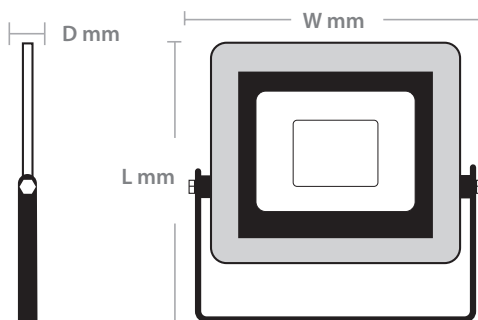

Features

- Ultra slim, lightweight design
- Bracket allows 360° adjustment
- High efficacy 95 lm/W
- Built in surge protection
- Pre-wired with 1m cable

Specification

Material:	Body: Die-Cast Aluminium Lens: Glass
Colour Temperature:	6500K
Colour Finish:	Yellow
CRI	Ra>80
LED Lifetime:	L70B50 30,000 Hrs
Beam Angle:	110° Symmetrical
IP Rating:	IP65
IK Rating:	IK07
Working Temperature:	-20°C to 45°C
Electrical Class	Class: I
Power Factor	0.9
Guarantee:	2 Years

Dimensions

Product Code	Dimensions
FLAC50Y	L: 205mm, W: 165mm, D: 33mm
FLAC100Y	L: 290mm, W: 230mm, D: 41mm
FLAC150Y	L: 330mm, W: 270mm, D: 47mm
FLAC200Y	L: 390mm, W: 330mm, D: 47mm

Product Code	Description	Wattage	Lumen Output	Efficacy	Weight (Kg)	Barcodes
FLAC50Y	FLAC Site Floodlight	50W	4750 lm	95 lm/W	0.68	5055807620727
FLAC100Y	FLAC Site Floodlight	100W	9500 lm	95 lm/W	1.32	5055807620734
FLAC150Y	FLAC Site Floodlight	150W	14250 lm	95 lm/W	1.72	5055807620741
FLAC200Y	FLAC Site Floodlight	200W	19000 lm	95 lm/W	3.00	5055807623834