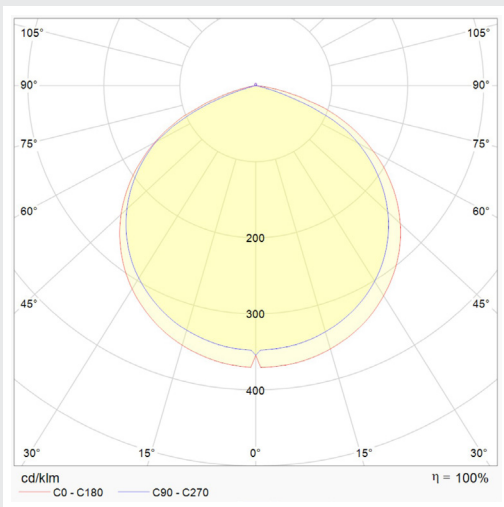

Features

- Ultra slim, lightweight design
- Bracket allows 360° adjustment
- High efficacy 95 lm/W
- Built in surge protection
- Pre-wired with 1m cable

Specification

Material:	Body: Die-Cast Aluminium Lens: Glass
Colour Temperature:	6500K
Colour Finish:	Yellow
CRI	Ra>80
LED Lifetime:	L70B50 30,000 Hrs
Beam Angle:	110° Symmetrical
IP Rating:	IP65
IK Rating:	IK07
Working Temperature:	-20°C to 45°C
Electrical Class	Class: I
Power Factor	0.9
Guarantee:	2 Years

Dimensions

Product Code	Dimensions
FLAC50Y	L: 205mm, W: 165mm, D: 33mm
FLAC100Y	L: 290mm, W: 230mm, D: 41mm
FLAC150Y	L: 330mm, W: 270mm, D: 47mm
FLAC200Y	L: 390mm, W: 330mm, D: 47mm

Product Code	Description	Wattage	Lumen Output	Efficacy	Weight (Kg)	Barcodes
FLAC50Y	FLAC Site Floodlight	50W	4750 lm	95 lm/W	0.68	5055807620727
FLAC100Y	FLAC Site Floodlight	100W	9500 lm	95 lm/W	1.32	5055807620734
FLAC150Y	FLAC Site Floodlight	150W	14250 lm	95 lm/W	1.72	5055807620741
FLAC200Y	FLAC Site Floodlight	200W	19000 lm	95 lm/W	3.00	5055807623834

FLAC50Y

FLAC100Y

FLAC150Y

FLAC200Y

Light Distribution Curve - Product shown FLAC50Y

www.redarrowelectrical.co.uk