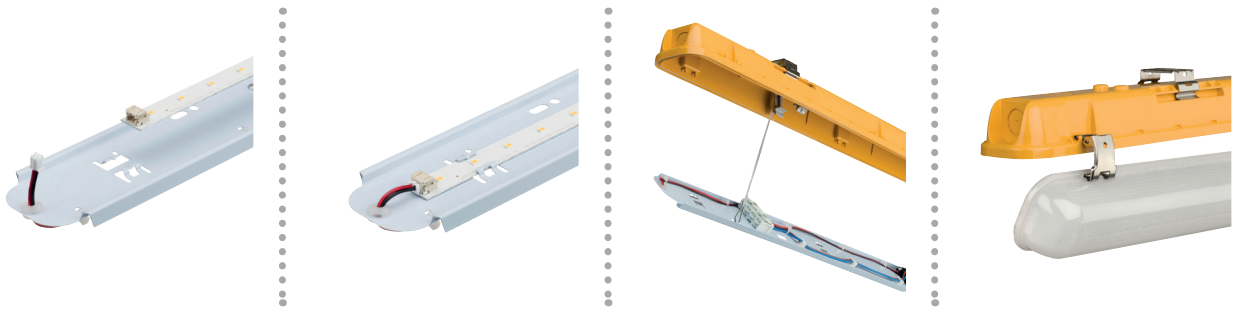

Product Code	Description	Length	Wattage	Lumen Output	Emergency Lumen Output	Efficacy	Weight	Barcodes
WGS220Y	Weatherguard Site	600mm	20W	2000 lm	-	100 lm/W	0.78	5055807621199
WGS220Y-E	Weatherguard Site with 3Hr Emergency	600mm	20W	2000 lm	180 lm	100 lm/W	1.08	5055807621205
WGS420Y	Weatherguard Site	1200mm	20W	2000 lm	-	100 lm/W	1.16	5055807621366
WGS420Y-E	Weatherguard Site with 3Hr Emergency	1200mm	20W	2000 lm	180 lm	100 lm/W	1.51	5055807621373
WGS525Y	Weatherguard Site	1500mm	25W	2500 lm	-	100 lm/W	1.4	5055807621212
WGS525Y-E	Weatherguard Site with 3Hr Emergency	1500mm	25W	2500 lm	225 lm	100 lm/W	1.77	5055807621229
WGS550Y	Weatherguard Site	1500mm	50W	5000 lm	-	100 lm/W	1.9	5055807621236
WGS550Y-E	Weatherguard Site with 3Hr Emergency	1500mm	50W	5000 lm	450 lm	100 lm/W	2.21	5055807621243