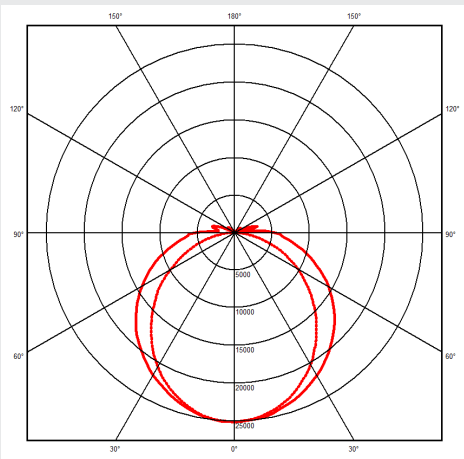

Maximum Fittings Per Circuit

Automatic Circuit Breaker Type:	B6	B10	B13	B16	B20	C10	C13	C16	C20
Rated Current:	6A	10A	13A	16A	20A	10A	13A	16A	20A
Cable (mm):	1.5	1.5	1.5	1.5	2.5	1.5	1.5	1.5	2.5
WGS220Y/-E & WGS420Y/-E:	14	56	56	56	98	56	56	56	98
WGS525Y/-E:	10	42	42	42	77	42	42	42	77
WGS550Y/-E:	12	22	22	22	37	22	22	22	37

Light Distribution Curve