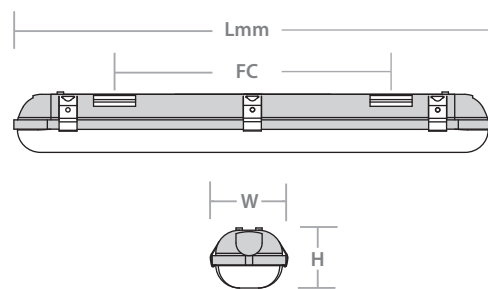

### Specification

<b>Material:</b>	Body & Diffuser: Polycarbonate Retaining Clips: Stainless Steel
<b>Colour Temperature:</b>	4000K
<b>Colour Finish:</b>	Yellow
<b>CRI:</b>	Ra>80
<b>LED Lifetime:</b>	L80B50 30,000 Hrs
<b>IP Rating:</b>	IP65
<b>IK Rating:</b>	IK07
<b>Working Temperature:</b>	-25°C to 40°C (Emergency version 0°C to 40°C)
<b>Emergency Battery Type:</b>	Ni-Cd
<b>Power Factor:</b>	>0.9
<b>Electrical Class:</b>	Class I
<b>Guarantee:</b>	3 Years (Emergency batteries 1 year)

### Dimensions

Product Code	Dimensions	Fixing Centres FC
WGS220Y / WGS220Y-E	L: 664mm x W: 103mm x D: 78mm	400mm
WGS420Y / WGS420Y-E	L: 1262mm x W: 72mm x D: 78mm	900mm
WGS525Y / WGS525Y-E	L: 1562mm x W: 72mm x D: 78mm	1200mm
WGS550Y / WGS550Y-E	L: 1562mm x W: 103mm x D: 78mm	1200mm