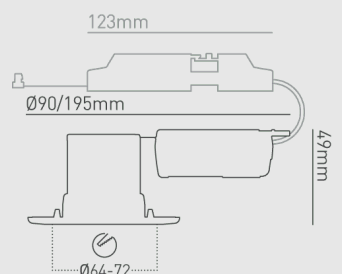

Installation information

Install Connector Type	Easy-fit connector
Insulation Coverable	All insulation
Cut Out Size	Ø 64-72mm
Bathroom zone	1
Inrush Current	1A 7.5ms
Construction Material	Mild steel / V0 rated plastic
Maximum ceiling thickness	40 mm
Weight	270g
Maximum ambient temperature	40°C
SELV	Yes
Building regulations	Part B, C, E, P & L
Ceiling Joist Approvals	Solid timber, I-Joist and Metal Web
Electric Class (1, 2, 3)	2

Photometrics @ 25°C

Product code	Finish	W	Colour	Beam	lm	lm/W	lx @ 1m
DLE5245500	Bezel sold separately	5W	2700K	55°	550	110	554
DLE5245500	Bezel sold separately	5W	3000K	55°	650	130	654
DLE5245500	Bezel sold separately	5W	4000K	55°	650	130	654
DLE5245500	Bezel sold separately	7W	2700K	55°	750	107	755
DLE5245500	Bezel sold separately	7W	3000K	55°	850	121	856
DLE5245500	Bezel sold separately	7W	4000K	55°	850	121	856
DLE5245500EM	Bezel sold separately	5W	2700K	55°	550	110	554
DLE5245500EM	Bezel sold separately	5W	3000K	55°	650	130	654
DLE5245500EM	Bezel sold separately	5W	4000K	55°	650	130	654
DLE5245500EM	Bezel sold separately	7W	2700K	55°	750	107	755
DLE5245500EM	Bezel sold separately	7W	3000K	55°	850	121	856
DLE5245500EM	Bezel sold separately	7W	4000K	55°	850	121	856

Wiring information

Cable / Flying Lead	0.15m
Cable Required for Connector	Push-fit terminal for: Twin & Earth (6242Y 2x1.5mm ²) or 3-core cable (R02V 3x1.5mm ²)
Type of Wiring Required	Parallel

Beam angle: 55°