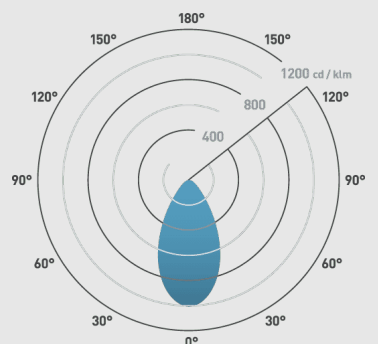

Wiring information

Cable / Flying Lead	0.15m
Cable Required for Connector	Push-fit terminal for: Twin & Earth (6242Y 2x1.5mm²) or 3-core cable (R02V 3x1.5mm²)
Type of Wiring Required	Parallel

Beam angle: 55°