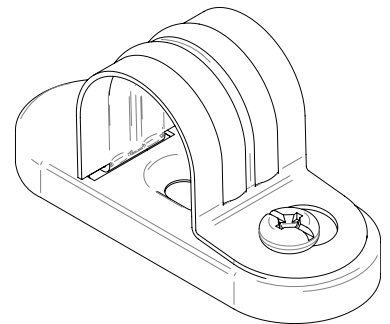

PRODUCT CODE: RAPID20G
RAPID SADDLE

DESCRIPTION

20mm Rapid Saddle

FINISH

Delta Protekt® 120

MATERIAL

Pressed Steel

PACKAGING

Packed in qty 100

ADDITIONAL NOTES

Offers over 40% labour savings
Conforms to BS EN61386-1:2008
Designed for external environments

 Values are nominal and with a general tolerance $\pm 5\%$ unless otherwise specified