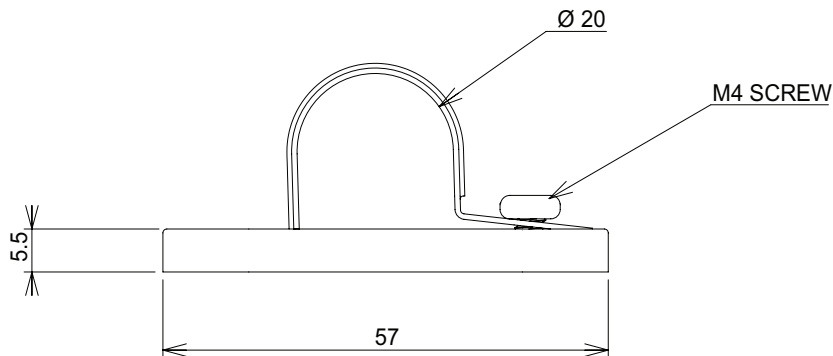

PRODUCT CODE: RAPID20G
RAPID SADDLE

DESCRIPTION

20mm Rapid Saddle

FINISH

Delta Protekt® 120

MATERIAL

Pressed Steel

PACKAGING

Packed in qty 100

ADDITIONAL NOTES

Offers over 40% labour savings
Conforms to BS EN61386-1:2008
Designed for external environments

 Values are nominal and with a general tolerance $\pm 5\%$ unless otherwise specified