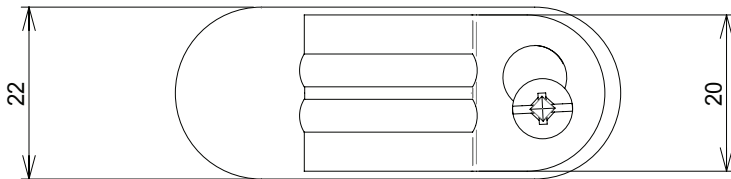

Values are nominal and with a general tolerance $\pm 5\%$ unless otherwise specified