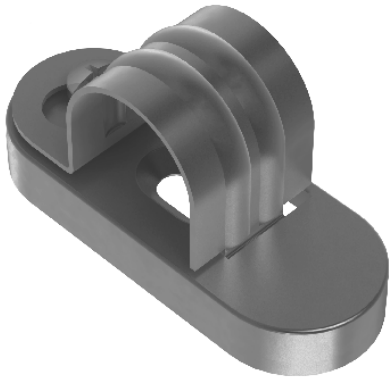

PRODUCT CODE: RAPID20G
RAPID SADDLE

DESCRIPTION

20mm Rapid Saddle

FINISH

Delta Protekt® 120

MATERIAL

Pressed Steel

PACKAGING