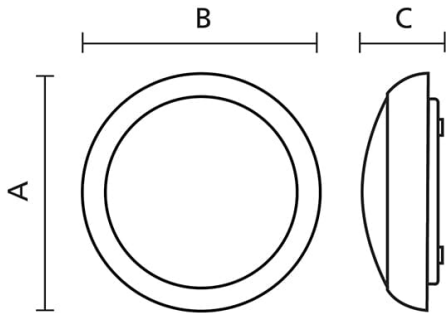

## Shipping Information

Product Dimensions 320 x 320 x 85mm

Qty Per Outer Carton 10

Barcode 5055379554680

## Product Dimensions

(A) 320 mm

(B) 320 mm

(C) 85 mm

430155

Technical Specification

Datasheet generated by <https://www.onetimepim.com>, last updated: Thursday, 08 July 2021 01:14:04