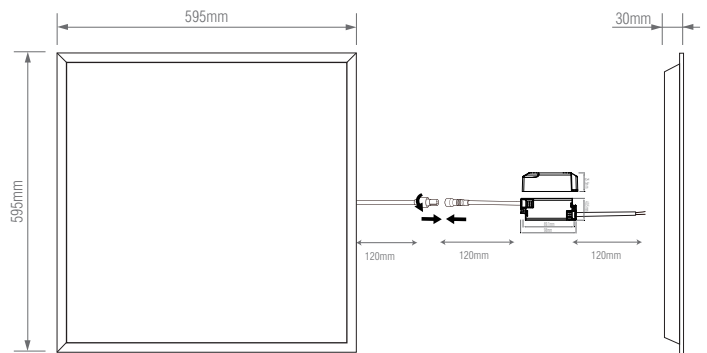

### SPEC DATA

Product Wattage:	40W
Product Lumen:	4000
Lumen/W:	100
Kelvin:	6000K
Energy Rating:	E
Dimmable:	N
Beam Angle:	120°
Power Factor:	0.9
SDCM:	6
CRI:	80
Lifetime (Hours):	50000
LED Brand:	PRIMA
Driver Type:	Constant current 1000mA
Inrush Current at Start Up:	30A
Driver Out Voltage:	9-40V DC
Product Voltage:	220-240V
Hertz:	50/60
Surge Protection (KV):	1KV
Operating Temp.:	-20 to 40 Degree
Product Weight (KG):	1.4
Terminal Block:	crimped cable end
Class:	3