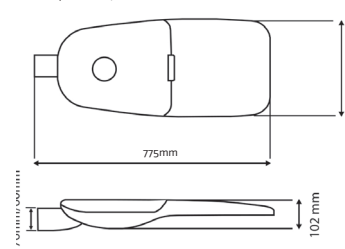

### Mounting Options

- Post Top 60mm

## Dimensions

Viva-City Pro 15W

Viva-City Pro 40W, 60W and 80W

Viva-City Pro 120W, 180W

Part of the LUCECO group of companies