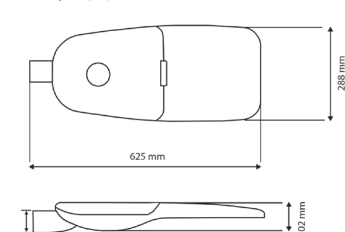

Viva-City Pro 40W, 60W and 80W