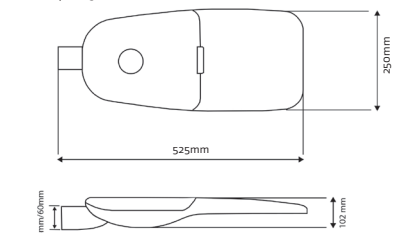

Dimensions

Viva-City Pro 15W